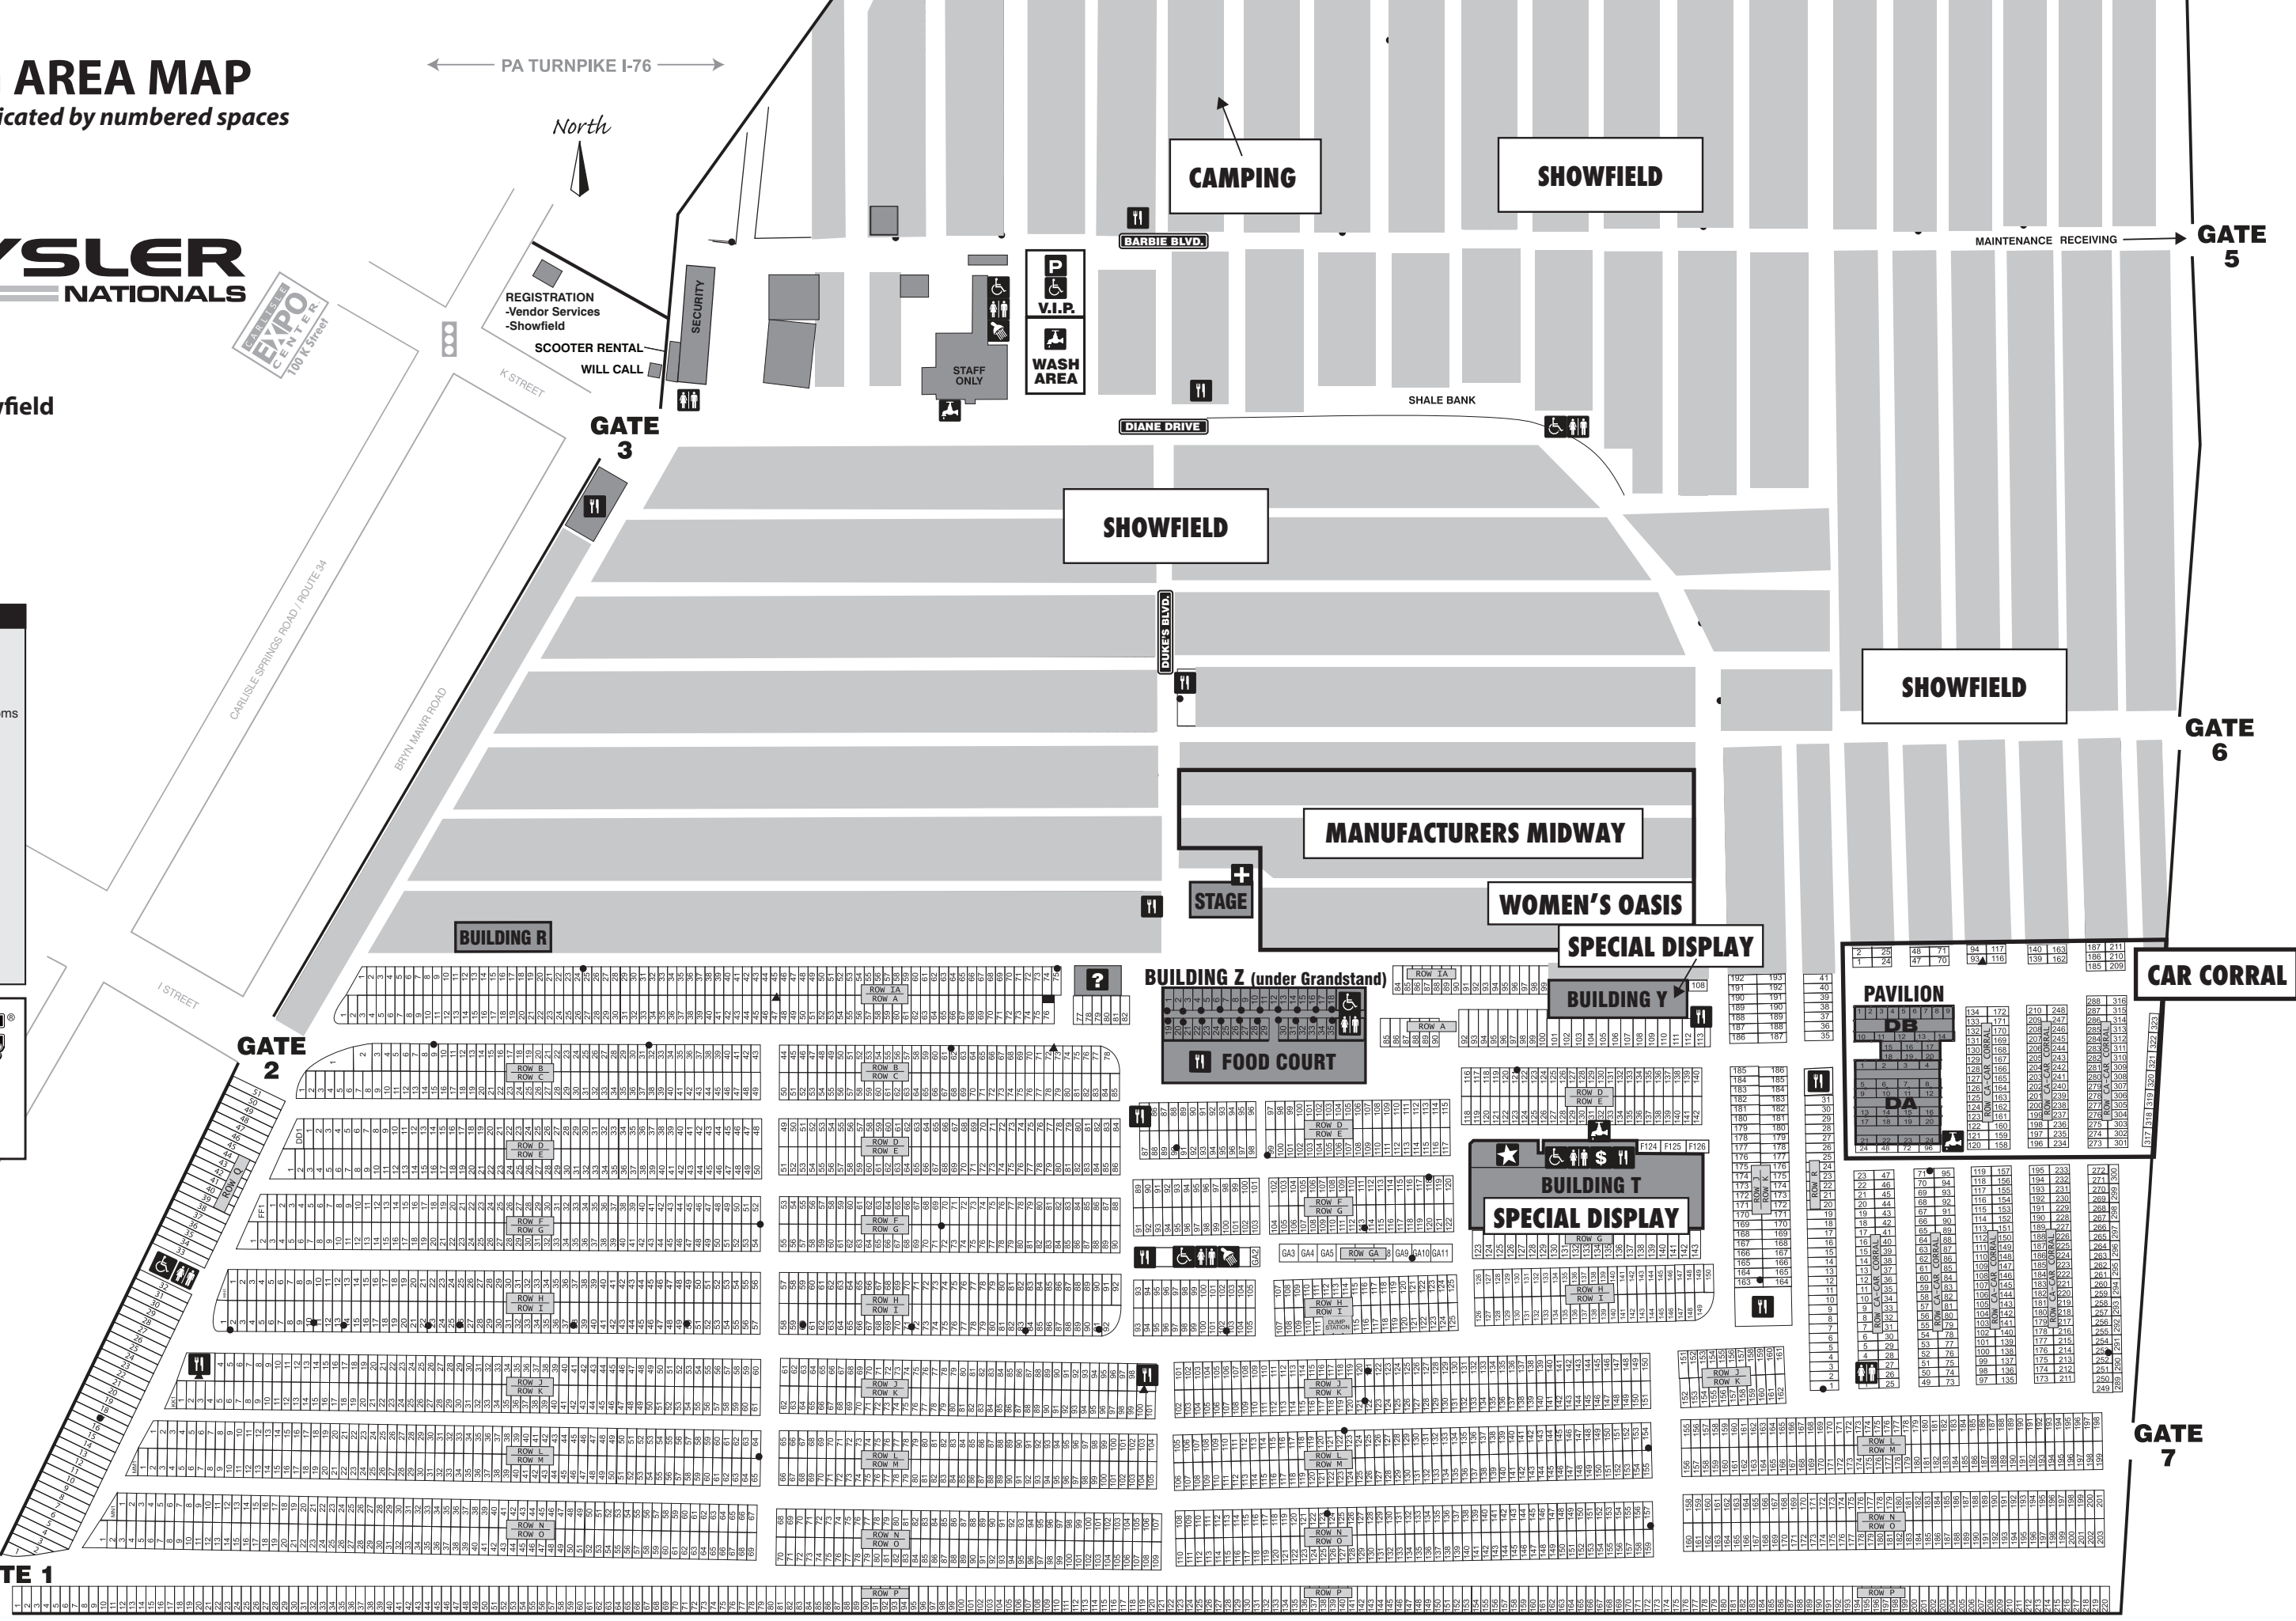

VENDING AREA MAP

Vending area is indicated by numbered spaces

No "For Sale" signs permitted on Showfield

- ### LEGEND
- Guest Services
 - First Aid
 - Restrooms
 - Wheelchair Accessible Restrooms
 - Food
 - Bank & ATM
 - Showers
 - Water
 - Souvenirs / T-Shirts
 - Handicap Parking

- Gate 1 - Walk-in & Drive-in
- Gate 2 - Walk-in & Drive-in
- Gate 3 - Walk-in & 24-hour Drive-in
- Gate 5 - Walk-in & Drive-in
- Gate 6 - Walk-in
- Gate 7 - Walk-in

CARLISLE Events
 1000 BRYN MAWR ROAD
 CARLISLE, PA 17013
 717-243-7855
 CarlisleEvents.com

GATE 1

GATE 7

GATE 6

GATE 5

CAR CORRAL

PAVILION

BUILDING T SPECIAL DISPLAY

SPECIAL DISPLAY

MANUFACTURERS MIDWAY

SHOWFIELD

SHOWFIELD

CAMPING