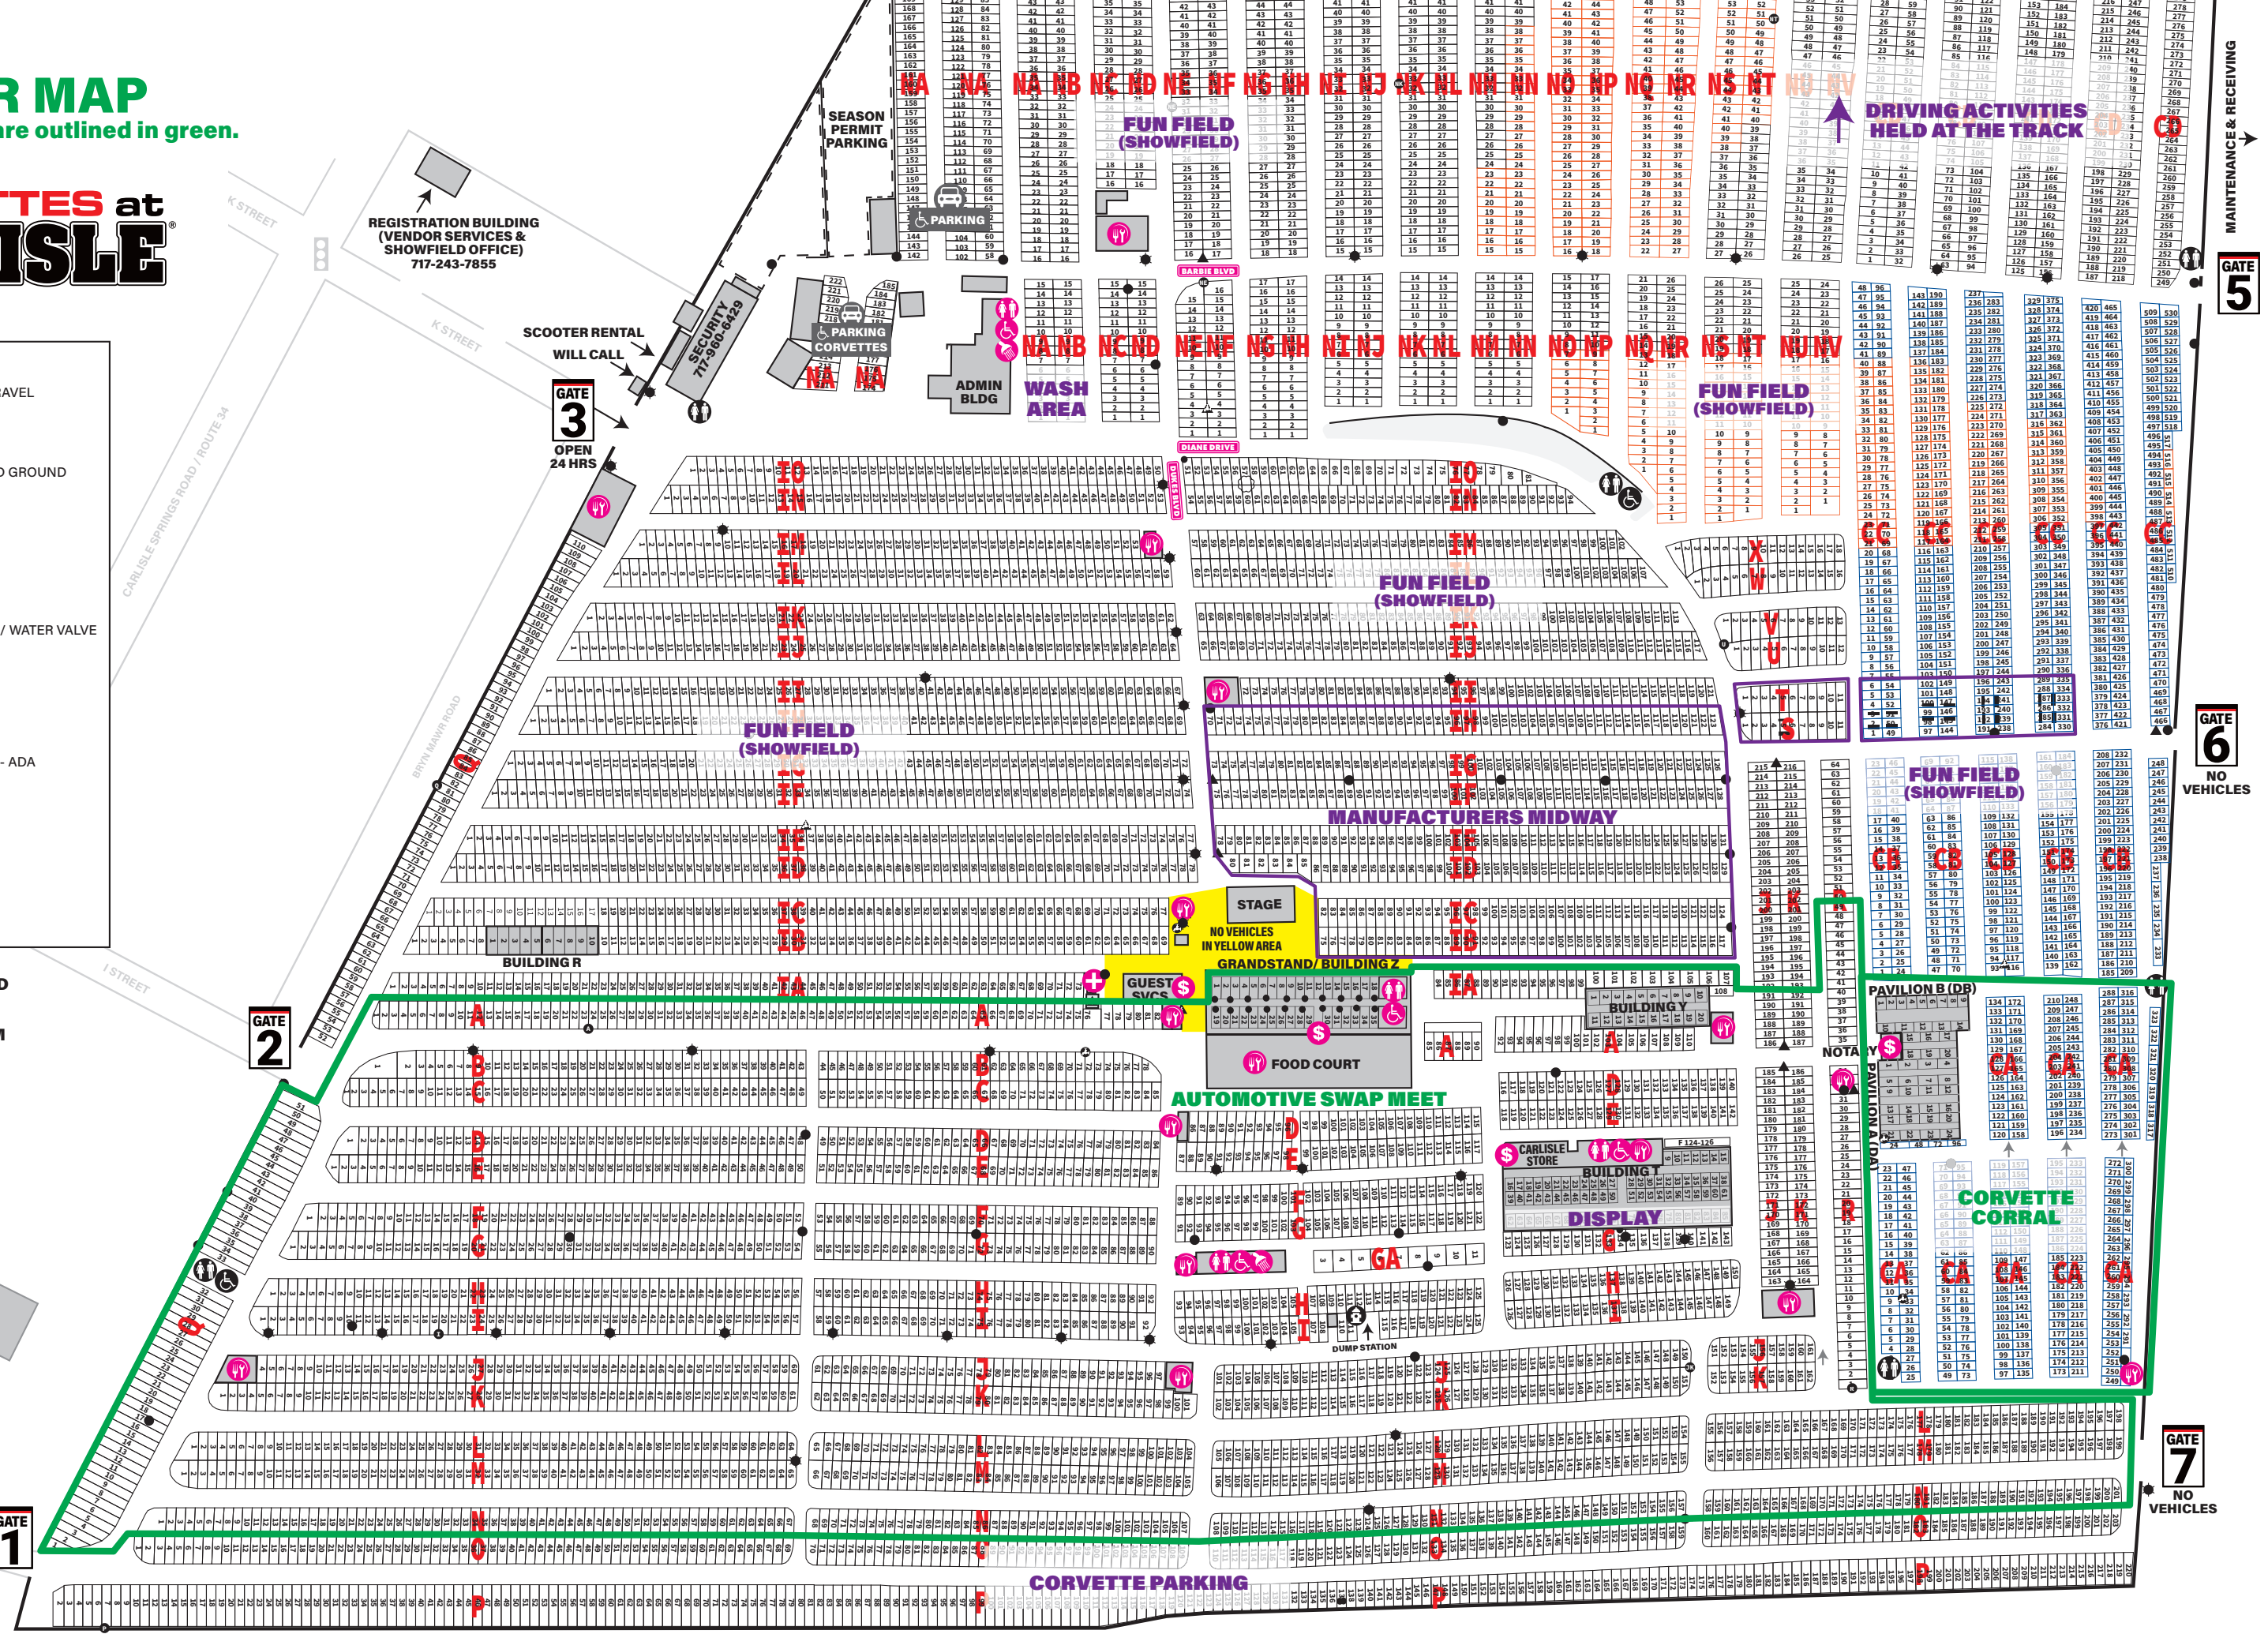

VENDOR MAP

Vending spaces are outlined in green.

CORVETTES at CARLISLE

- KEY**
- PAVEMENT AND/OR GRAVEL
 - 10 FT. X 20 FT.
 - 10 FT. X 30 FT.
 - SIGNIFICANTLY SLOPED GROUND
 - POLE
 - POLE W/ WATER VALVE
 - LIGHT POLE
 - ROW MARKER POLE
 - ELECTRIC PEDESTAL
 - ELECTRIC PEDESTAL W/ WATER VALVE
 - TRANSFORMER
 - TREE
 - FIRE HYDRANT
 - PORTABLE RESTROOM
 - PORTABLE RESTROOM - ADA
 - RESTROOM
 - RESTROOM - ADA
 - BATHHOUSE
 - CONCESSION STAND
 - FIRST AID
 - ATM

CARLISLE EVENTS
 1000 BRYN MAWR ROAD
 CARLISLE, PA 17013
 717-243-7855
 CARLISLEEVENTS.COM

GATE 1
NO VEHICLES

GATE 2

GATE 3
OPEN 24 HRS

GATE 5

GATE 6
NO VEHICLES

GATE 7
NO VEHICLES