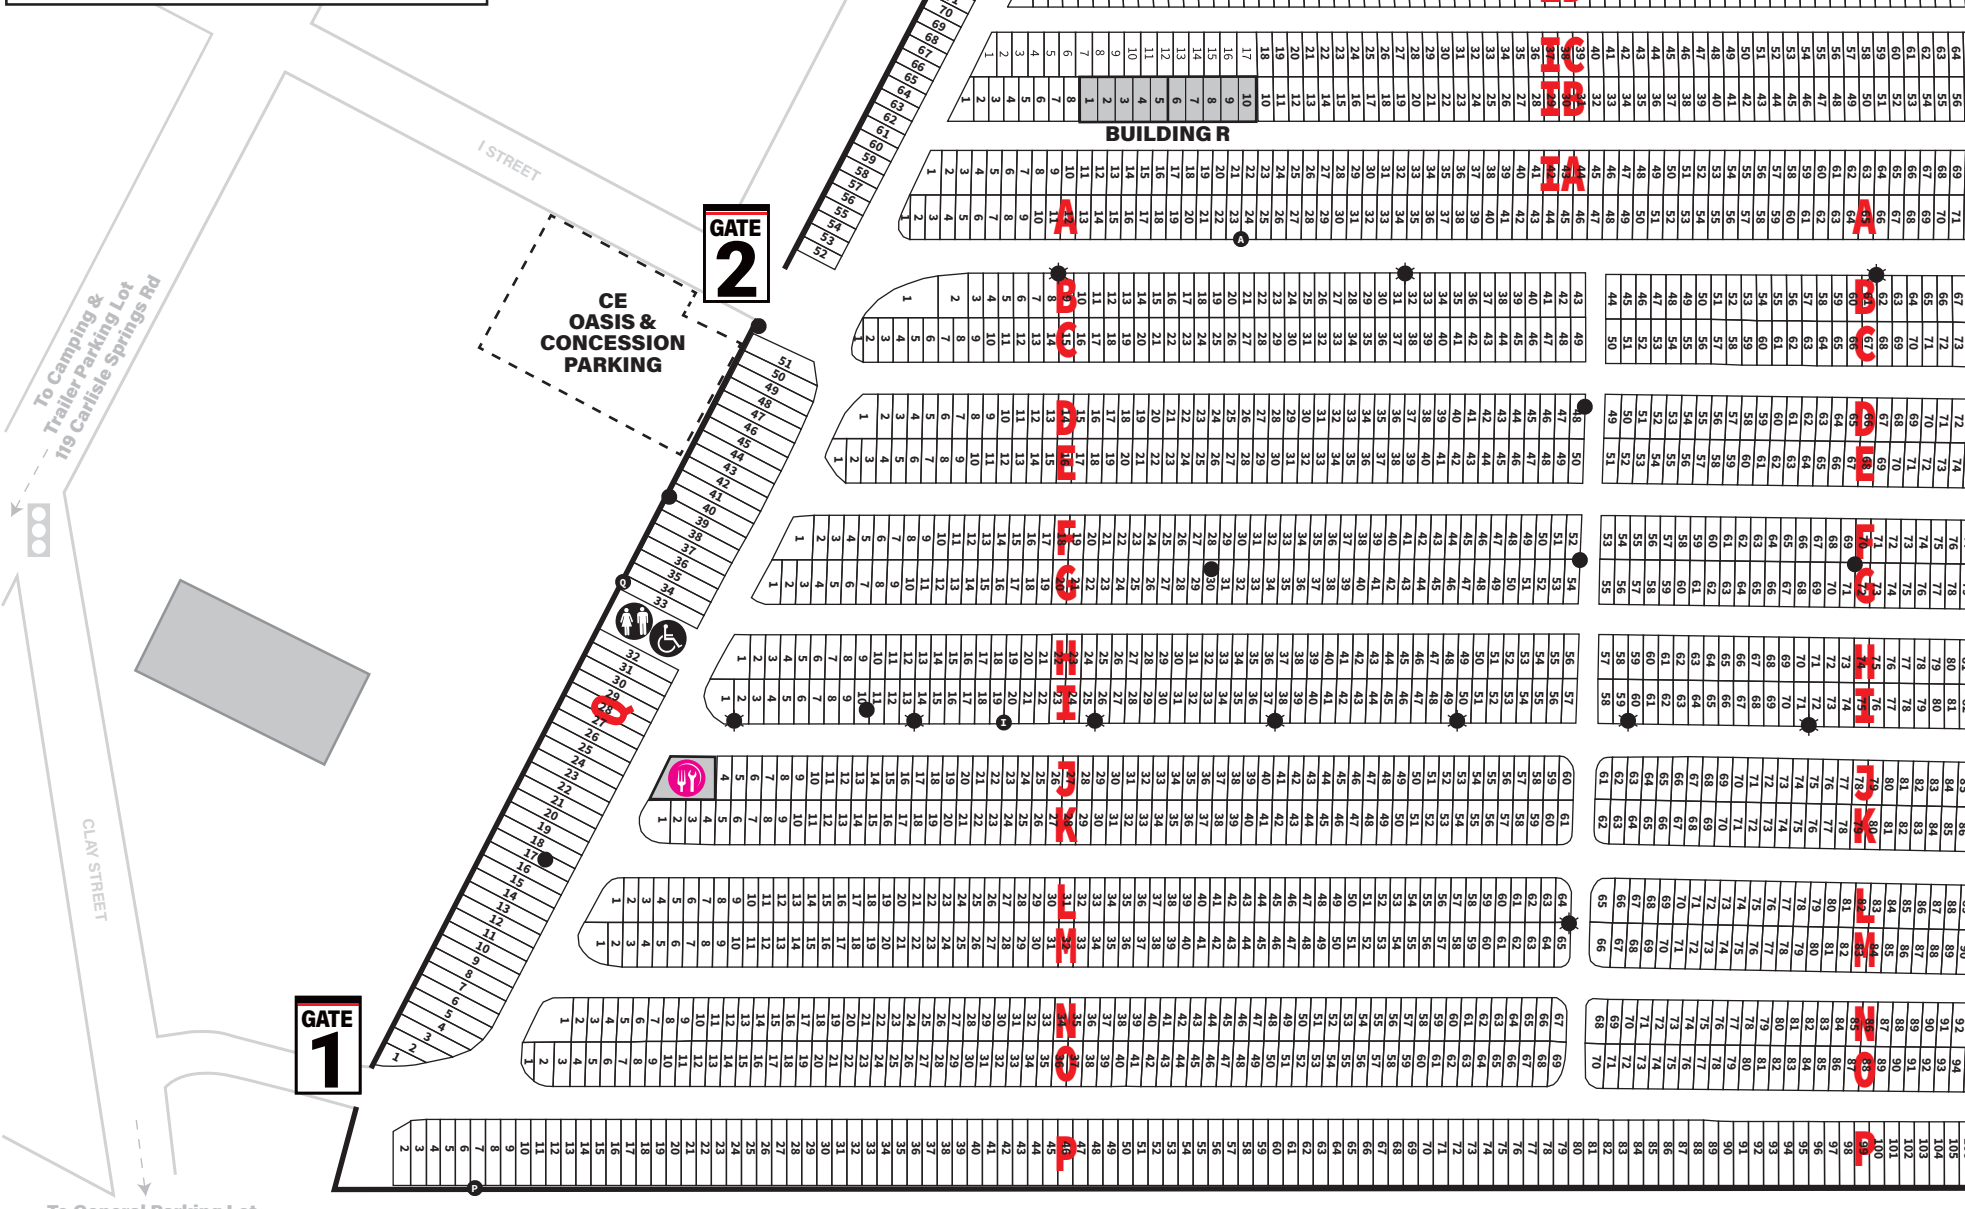

- 10 FT. X 20 FT.
- 10 FT. X 30 FT.
- SIGNIFICANTLY SLOPED GROUND
- POLE
- POLE W/ WATER VALVE
- LIGHT POLE
- ROW MARKER POLE
- ELECTRIC PEDESTAL
- ELECTRIC PEDESTAL W/ WATER VALVE
- TRANSFORMER

-  TREE
-  FIRE HYDRANT
-  PORTABLE RESTROOM
-  PORTABLE RESTROOM - ADA
-  RESTROOM
-  RESTROOM - ADA
-  BATHHOUSE
-  CONCESSION STAND
-  COOL DOWN ROOM

300 299 298 297 296 295 294 293 292 291 290 289 288 287 286 285 284 283 282 281 280 279 278 277 276 275 274 273 272 271 270 269 268 267 266 265 264 263 262 261 260 259 258 257 256 255 254 253 252 251 250 249