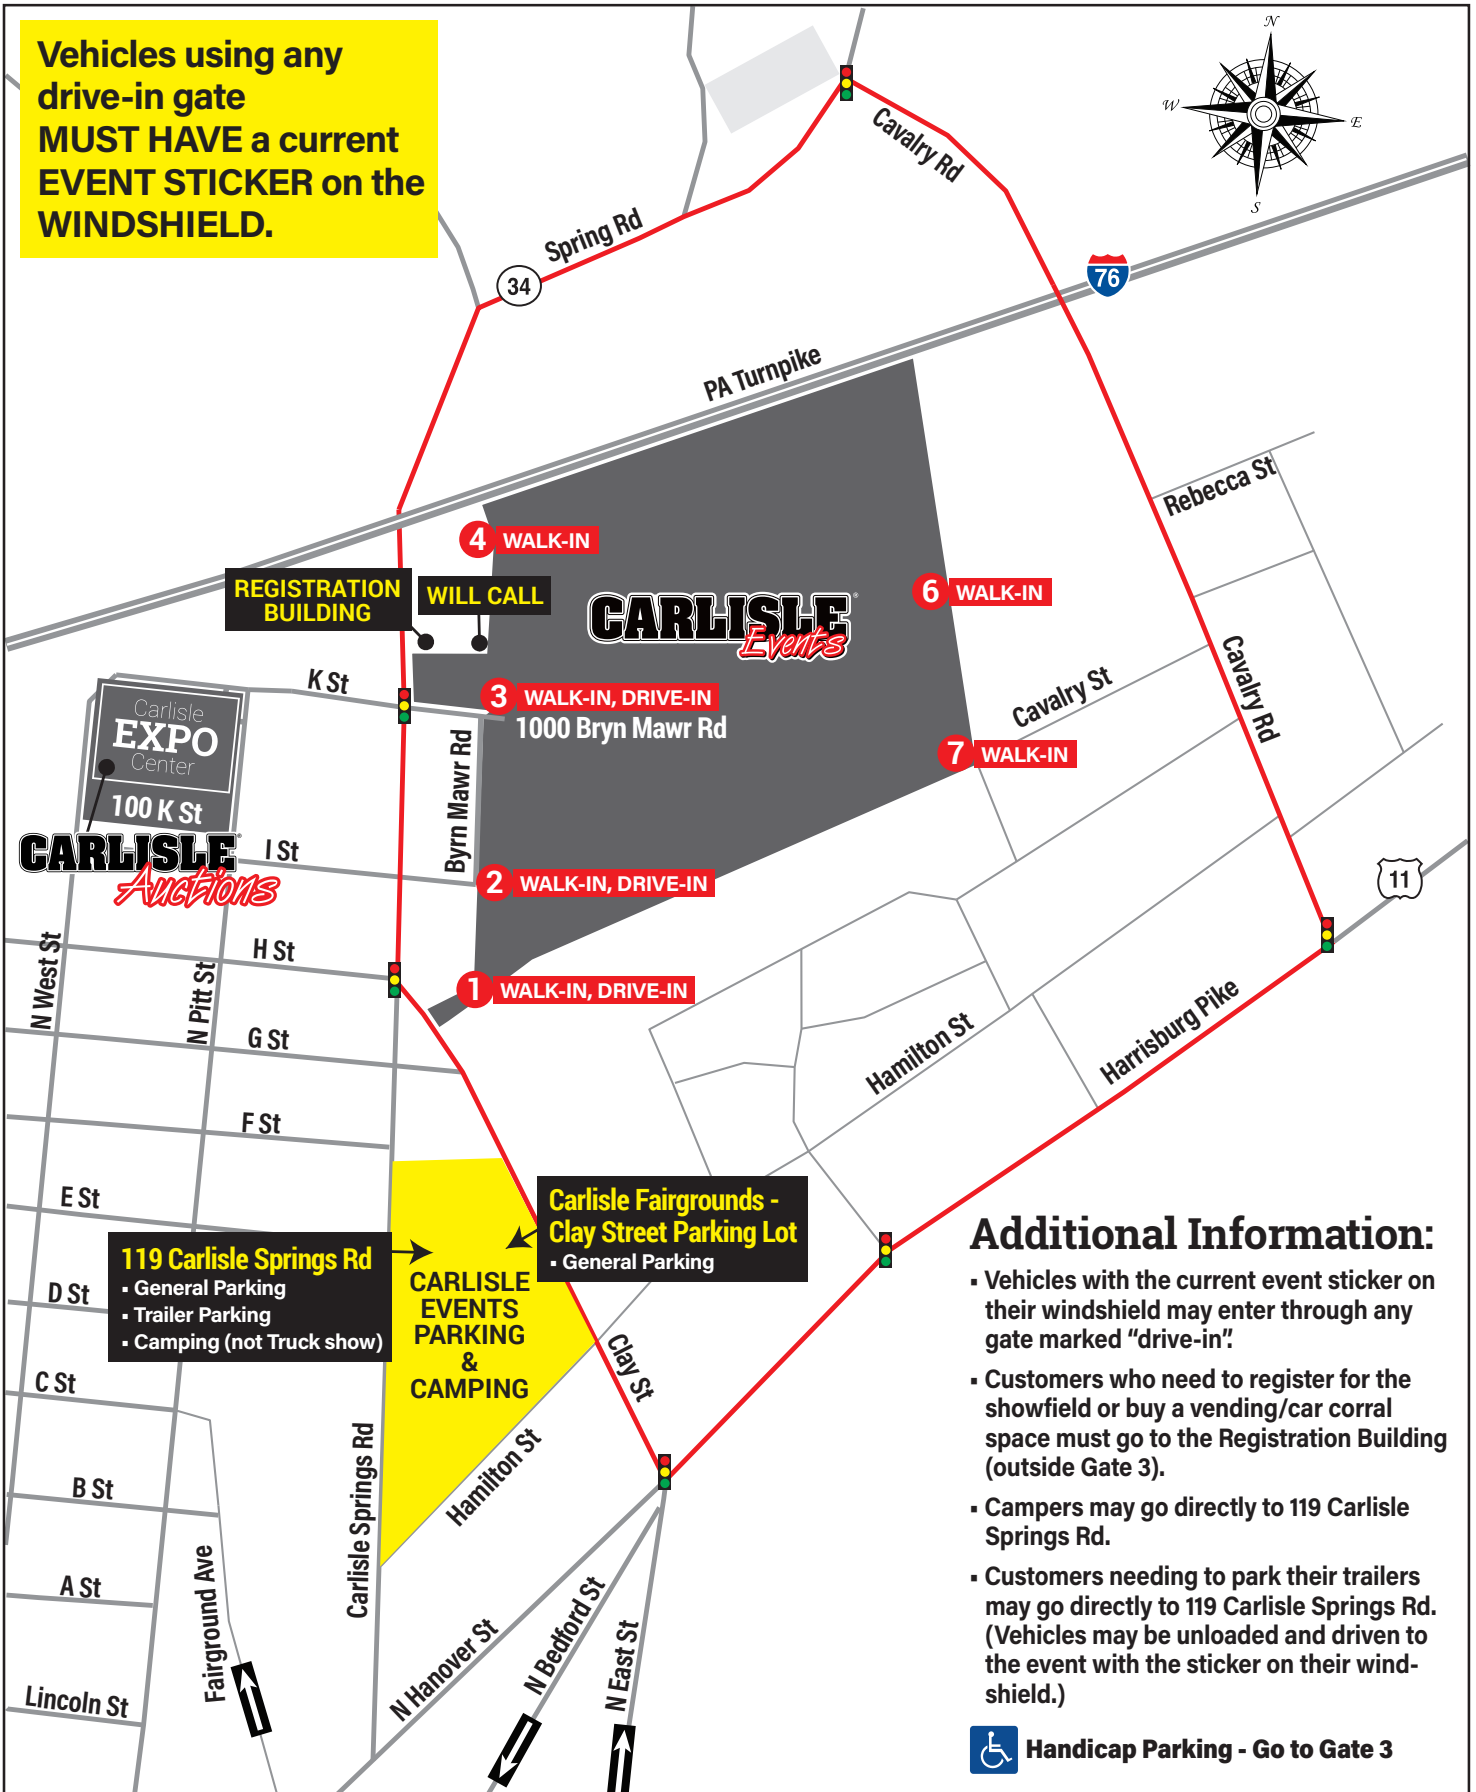

GATE KEY

- GATE 1 Walk-in, Drive-in
- GATE 2 Walk-in, Drive-in
- GATE 3 Walk-in, Drive-in, open 24 hrs.
- GATE 4 Parking Pass required, staff at Gate 3 will direct
- GATE 6 Walk-in
- GATE 7 Walk-in

CARLISLE

CARLISLE FAIRGROUNDS

CARLISLE EVENTS PARKING LOT

Parking & Camping Map: SPRING, FORD, CHRYSLER, TRUCK, CORVETTE, FALL

Parking & Camping Map: IMPORT & GM

All parking and camping is on-grounds for these two events.

Additional Information:

- General Parking - use Gate 1.
- Trailer Parking - use Gate 3.
- Camping - use Gate 3.
- Vendors/Car Corral (with windshield sticker) - use Gate 1 or 3.
- Showfield (with windshield sticker) - use Gate 1 or 3.
- Customers who need to register for the showfield or buy a vending/car corral space must go to the Registration Building (outside Gate 3).

 Handicap Parking - Use Gate 1 or 3