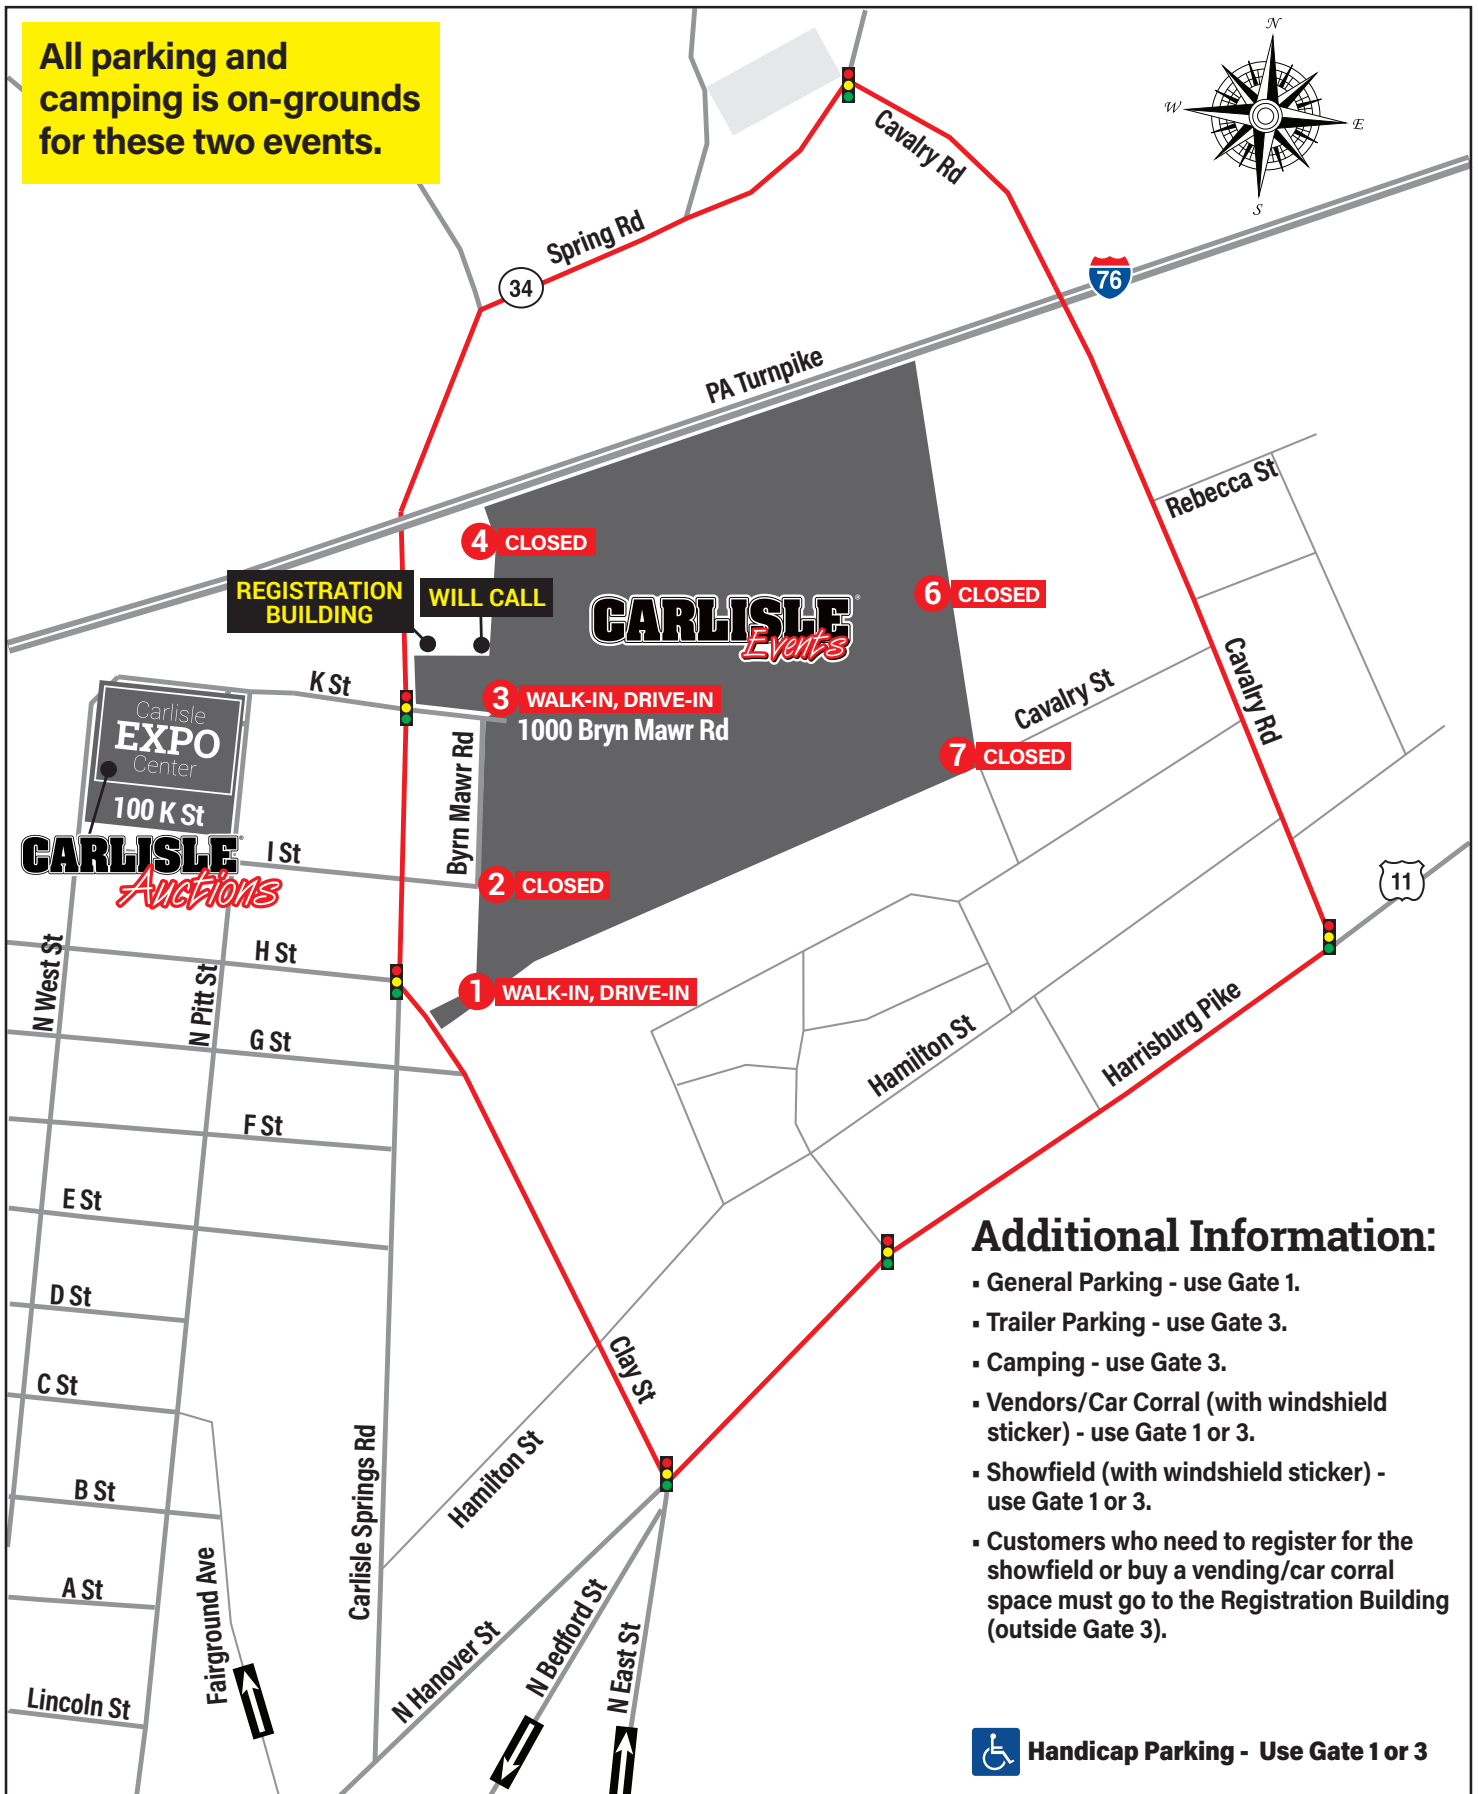

GATE KEY

- GATE 1 Walk-in, Drive-in
- GATE 2 Walk-in, Drive-in
- GATE 3 Walk-in, Drive-in, open 24 hrs.
- GATE 4 Parking Pass required, staff at Gate 3 will direct
- GATE 6 Walk-in
- GATE 7 Walk-in

CARLISLE

CARLISLE FAIRGROUNDS

CARLISLE EVENTS PARKING LOT

Parking & Camping Map: SPRING, FORD, CHRYSLER, TRUCK, CORVETTE, FALL

Parking & Camping Map: IMPORT & GM

All parking and camping is on-grounds for these two events.

Additional Information:

- General Parking - use Gate 1.
- Trailer Parking - use Gate 3.
- Camping - use Gate 3.
- Vendors/Car Corral (with windshield sticker) - use Gate 1 or 3.
- Showfield (with windshield sticker) - use Gate 1 or 3.
- Customers who need to register for the showfield or buy a vending/car corral space must go to the Registration Building (outside Gate 3).

 Handicap Parking - Use Gate 1 or 3