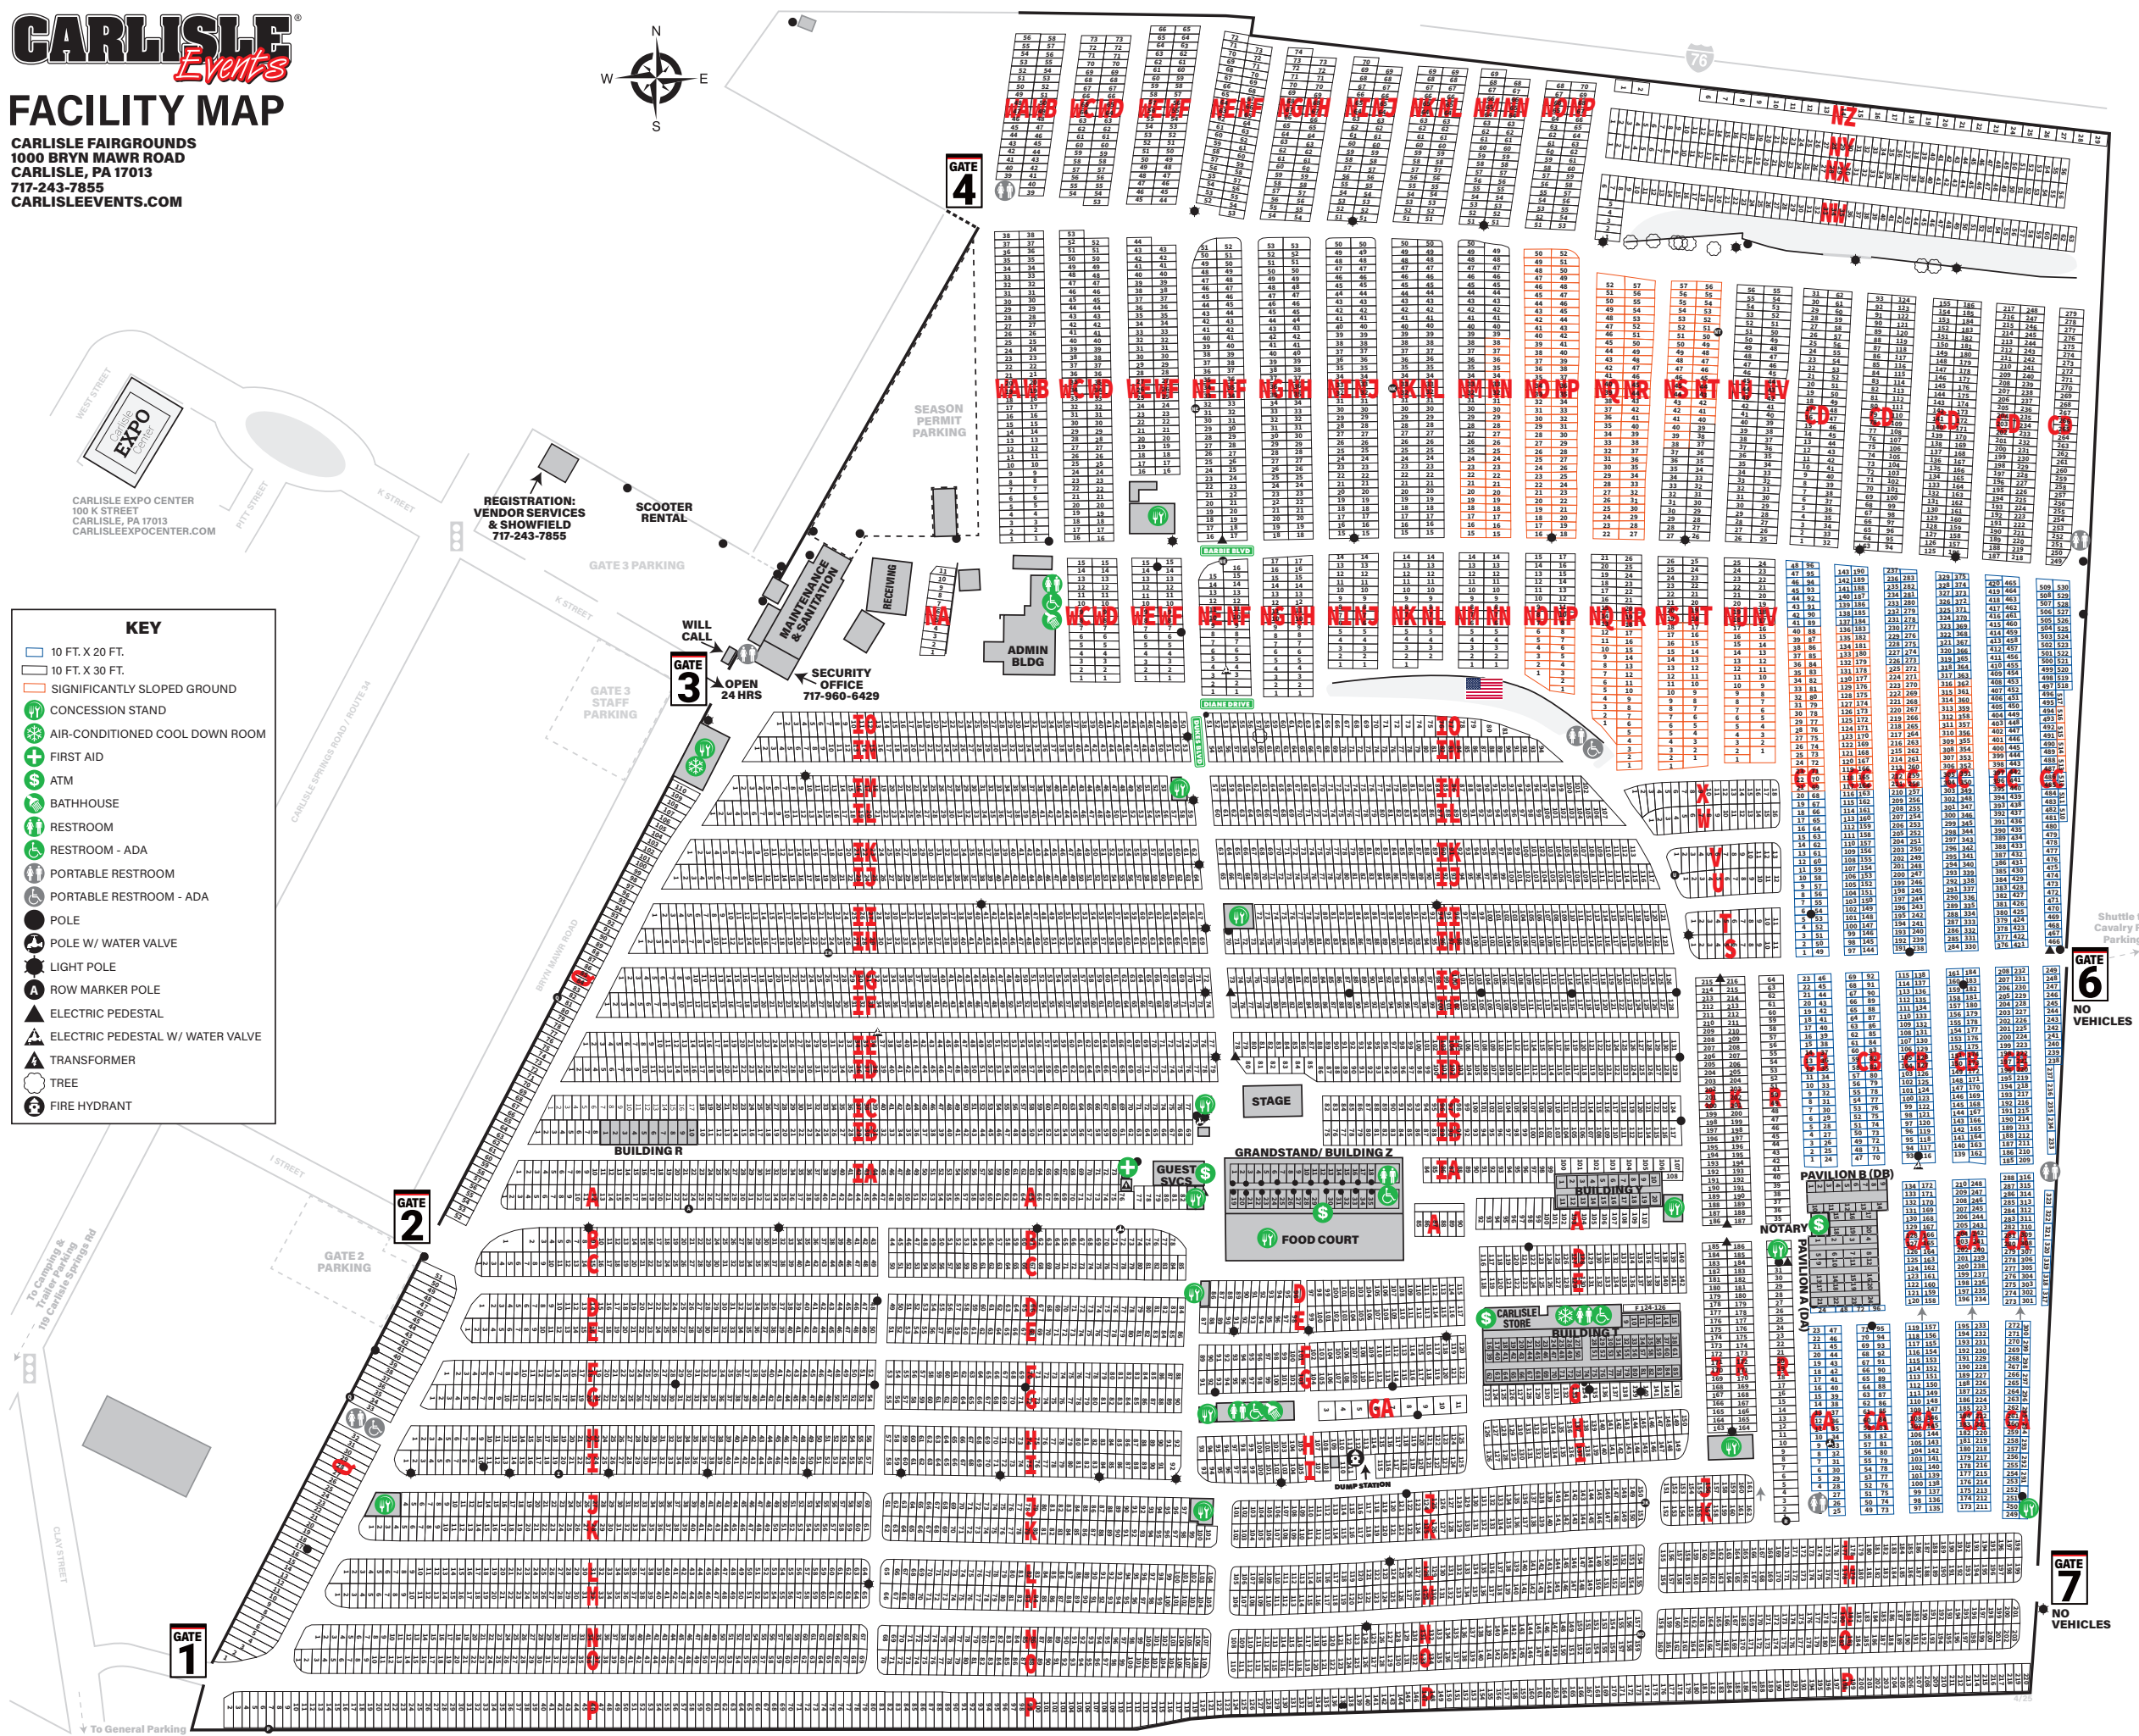

FACILITY MAP

CARLISLE FAIRGROUNDS
1000 BRYN MAWR ROAD
CARLISLE, PA 17013
717-243-7855
CARLISLEEVENTS.COM

CARLISLE EXPO CENTER
100 K STREET
CARLISLE, PA 17013
CARLISLEEXPOCENTER.COM

1. ### KEY
2. 10 FT. X 20 FT.
   - 10 FT. X 30 FT.
   - SIGNIFICANTLY SLOPED GROUND
   - CONCESSION STAND
   - AIR-CONDITIONED COOL DOWN ROOM
   - FIRST AID
   - ATM
   - BATHHOUSE
   - RESTROOM
   - RESTROOM - ADA
   - PORTABLE RESTROOM
   - PORTABLE RESTROOM - ADA
   - POLE
   - POLE W/ WATER VALVE
   - LIGHT POLE
   - ROW MARKER POLE
   - ELECTRIC PEDESTAL
   - ELECTRIC PEDESTAL W/ WATER VALVE
   - TRANSFORMER
   - TREE
   - FIRE HYDRANT

Shuttle to Cavalry Rd. Parking

NO VEHICLES