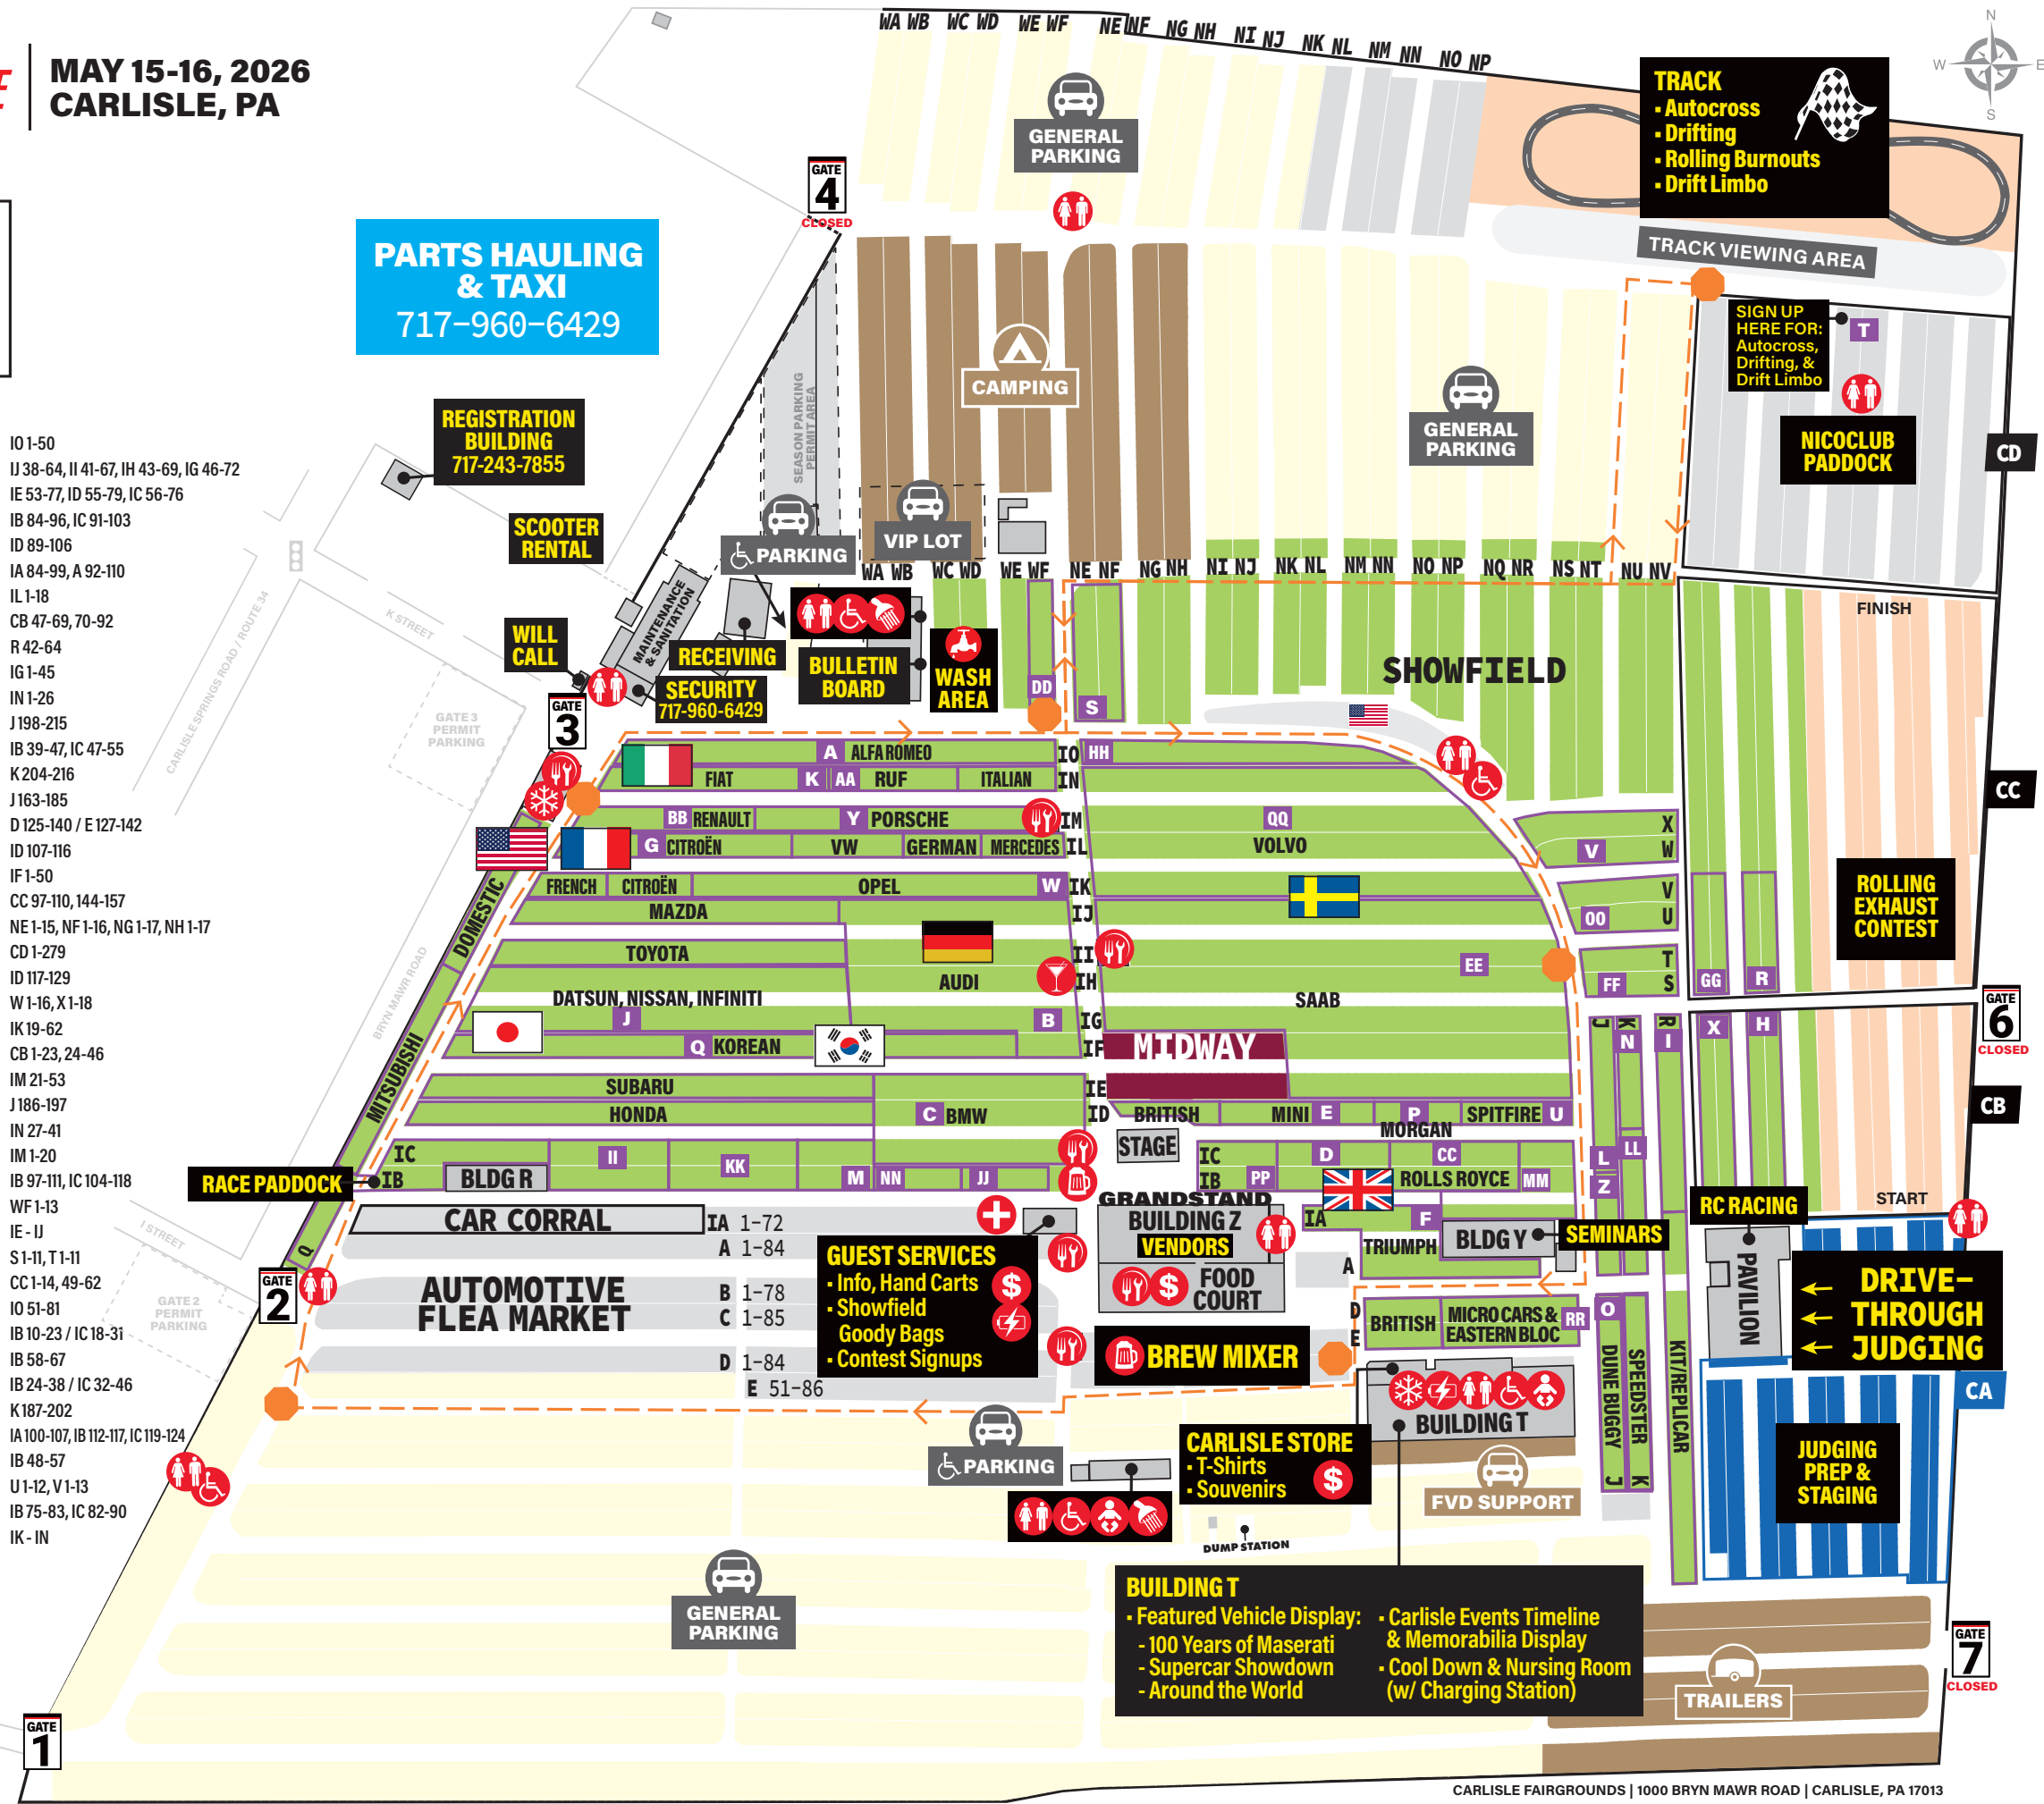

**KEY**

- AIR-CONDITIONED COOL DOWN ROOM
- ATM
- BEER GARDEN
- CHANGING TABLE
- CHARGING STATION
- SHUTTLE
- COCKTAILS
- CONCESSIONS
- FIRST AID
- RESTROOMS
- SHOWERS
- WHEELCHAIR ACCESSIBLE

HOURS	FRI.	SAT.
EVENT HOURS	7 - 6	7 - 6
	National Anthem - 9 AM	
REGISTRATION BUILDING	7 - 6	7 - 4
GUEST SERVICES	7 - 6	7 - 6
BUILDINGS T, Y, & Z	7 - 6	7 - 6
BREW MIXER		11 - 4

10 AM	ROLLING EXHAUST CONTEST Qualifying Round #3	SEE MAP
10 AM - 5 PM	PASSPORT SCAVENGER HUNT	SHOWFIELD
10:30 AM - 12 PM	AUTOCROSS by NICOclub.com	TRACK
11 AM	SEMINAR - <b>Alignments and How You Drive By Paul Koerner</b>	BUILDING Y
11 AM - 12 PM	RC RACING (Free to all attendees)	PAVILION
11 AM - 1:30 PM	LIVE BAND - <b>Dave Gates</b>	BREW MIXER TENT
11 AM - 1:30 PM	LIVE BAND - <b>Soup Kitchen</b>	STAGE
11 AM - 3 PM	CLUB CHALLENGE & COOLEST CLUB AWARDS SELECTED	SHOWFIELD
11 AM - 4 PM	BREW MIXER	BREW MIXER TENT
12 - 1 PM	DRIFT LIMBO	TRACK
12:30 PM	SEMINAR - <b>Citroën SM World with Jerry Hathaway</b>	CITROËN CLUB TENT
1 PM	ROLLING EXHAUST CONTEST Finale List Posted	GUEST SERVICES
1 - 2 PM	RC RACING (Free to all attendees)	PAVILION
1 - 3 PM	AUTOCROSS by NICOclub.com	TRACK
1:30 PM	SEMINAR - <b>The Continuing Saga of Ben's Citroën 2CV</b>	CITROËN CLUB TENT
1:30 PM	PARADE - <b>Micro Cars</b>	SHOWFIELD
1:30 - 4 PM	LIVE BAND - <b>Matt Jameson Live!</b>	BREW MIXER TENT
2:30 PM	LOW CAR LIMBO	GRANDSTAND
3 PM	SEMINAR - <b>Take Care of Your Transmission, Auto or Manual By Paul Koerner</b>	BUILDING Y
3 - 6 PM	DRIFTING by NICOclub.com	TRACK
3:45 PM	<b>DRIVE-THROUGH JUDGING: LAST CALL</b>	
4 PM	<b>DRIVE-THROUGH JUDGING: CLOSED</b>	
4 PM	KIDS CASH GRAB	STAGE
4 PM	ROLLING EXHAUST CONTEST Grand Finale	SEE MAP
4 - 5 PM	RC RACING (Free to all attendees)	PAVILION
5 - 7 PM	PHOTO OP with Passport Embassadors	GRANDSTAND
6:30 PM	ROLLING BURNOUT/DONUT CONTEST	AUTOCROSS TRACK
6:30 - 8 PM	<b>JUDGED SHOWFIELD: WINNERS LIST POSTED &amp; AWARD PICK-UP</b>	GUEST SERVICES
6:30 - 8 PM	Judges available for score review	PAVILION