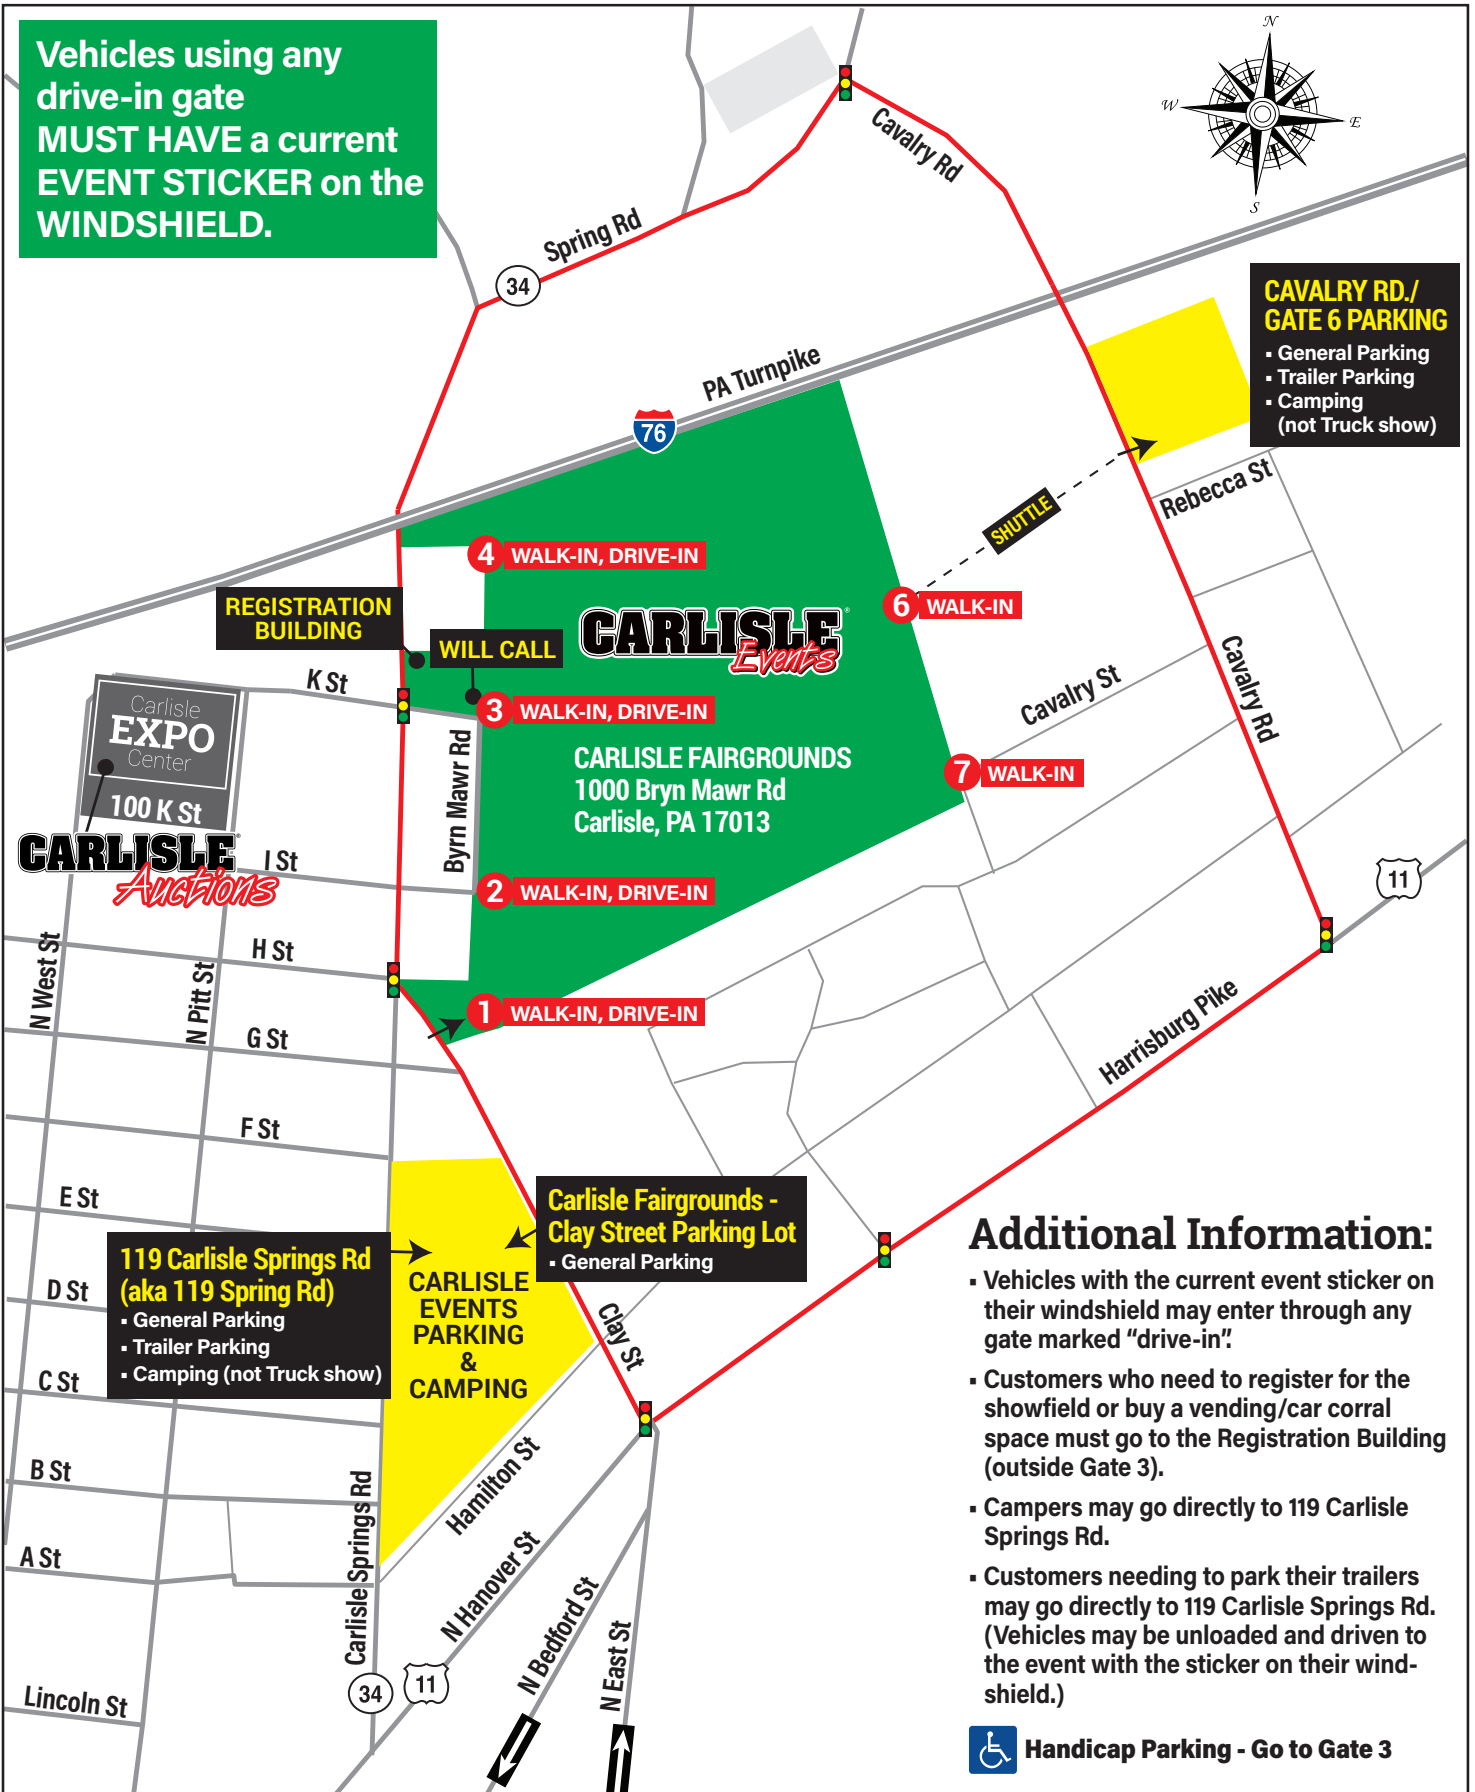

Parking & Camping Map: **SPRING, FORD, CHRYSLER, TRUCK, CORVETTE, FALL**

IMPORT & GM - ALL PARKING & CAMPING IS LOCATED ON THE CARLISLE FAIRGROUNDS

Vehicles using any drive-in gate **MUST HAVE** a current **EVENT STICKER** on the **WINDSHIELD**.

CAVALRY RD./ GATE 6 PARKING

- General Parking
- Trailer Parking
- Camping (not Truck show)

4 WALK-IN, DRIVE-IN

6 WALK-IN

3 WALK-IN, DRIVE-IN

7 WALK-IN

2 WALK-IN, DRIVE-IN

1 WALK-IN, DRIVE-IN

Additional Information:

- Vehicles with the current event sticker on their windshield may enter through any gate marked "drive-in".
- Customers who need to register for the showfield or buy a vending/car corral space must go to the Registration Building (outside Gate 3).
- Campers may go directly to 119 Carlisle Springs Rd.
- Customers needing to park their trailers may go directly to 119 Carlisle Springs Rd. (Vehicles may be unloaded and driven to the event with the sticker on their windshield.)

Handicap Parking - Go to Gate 3