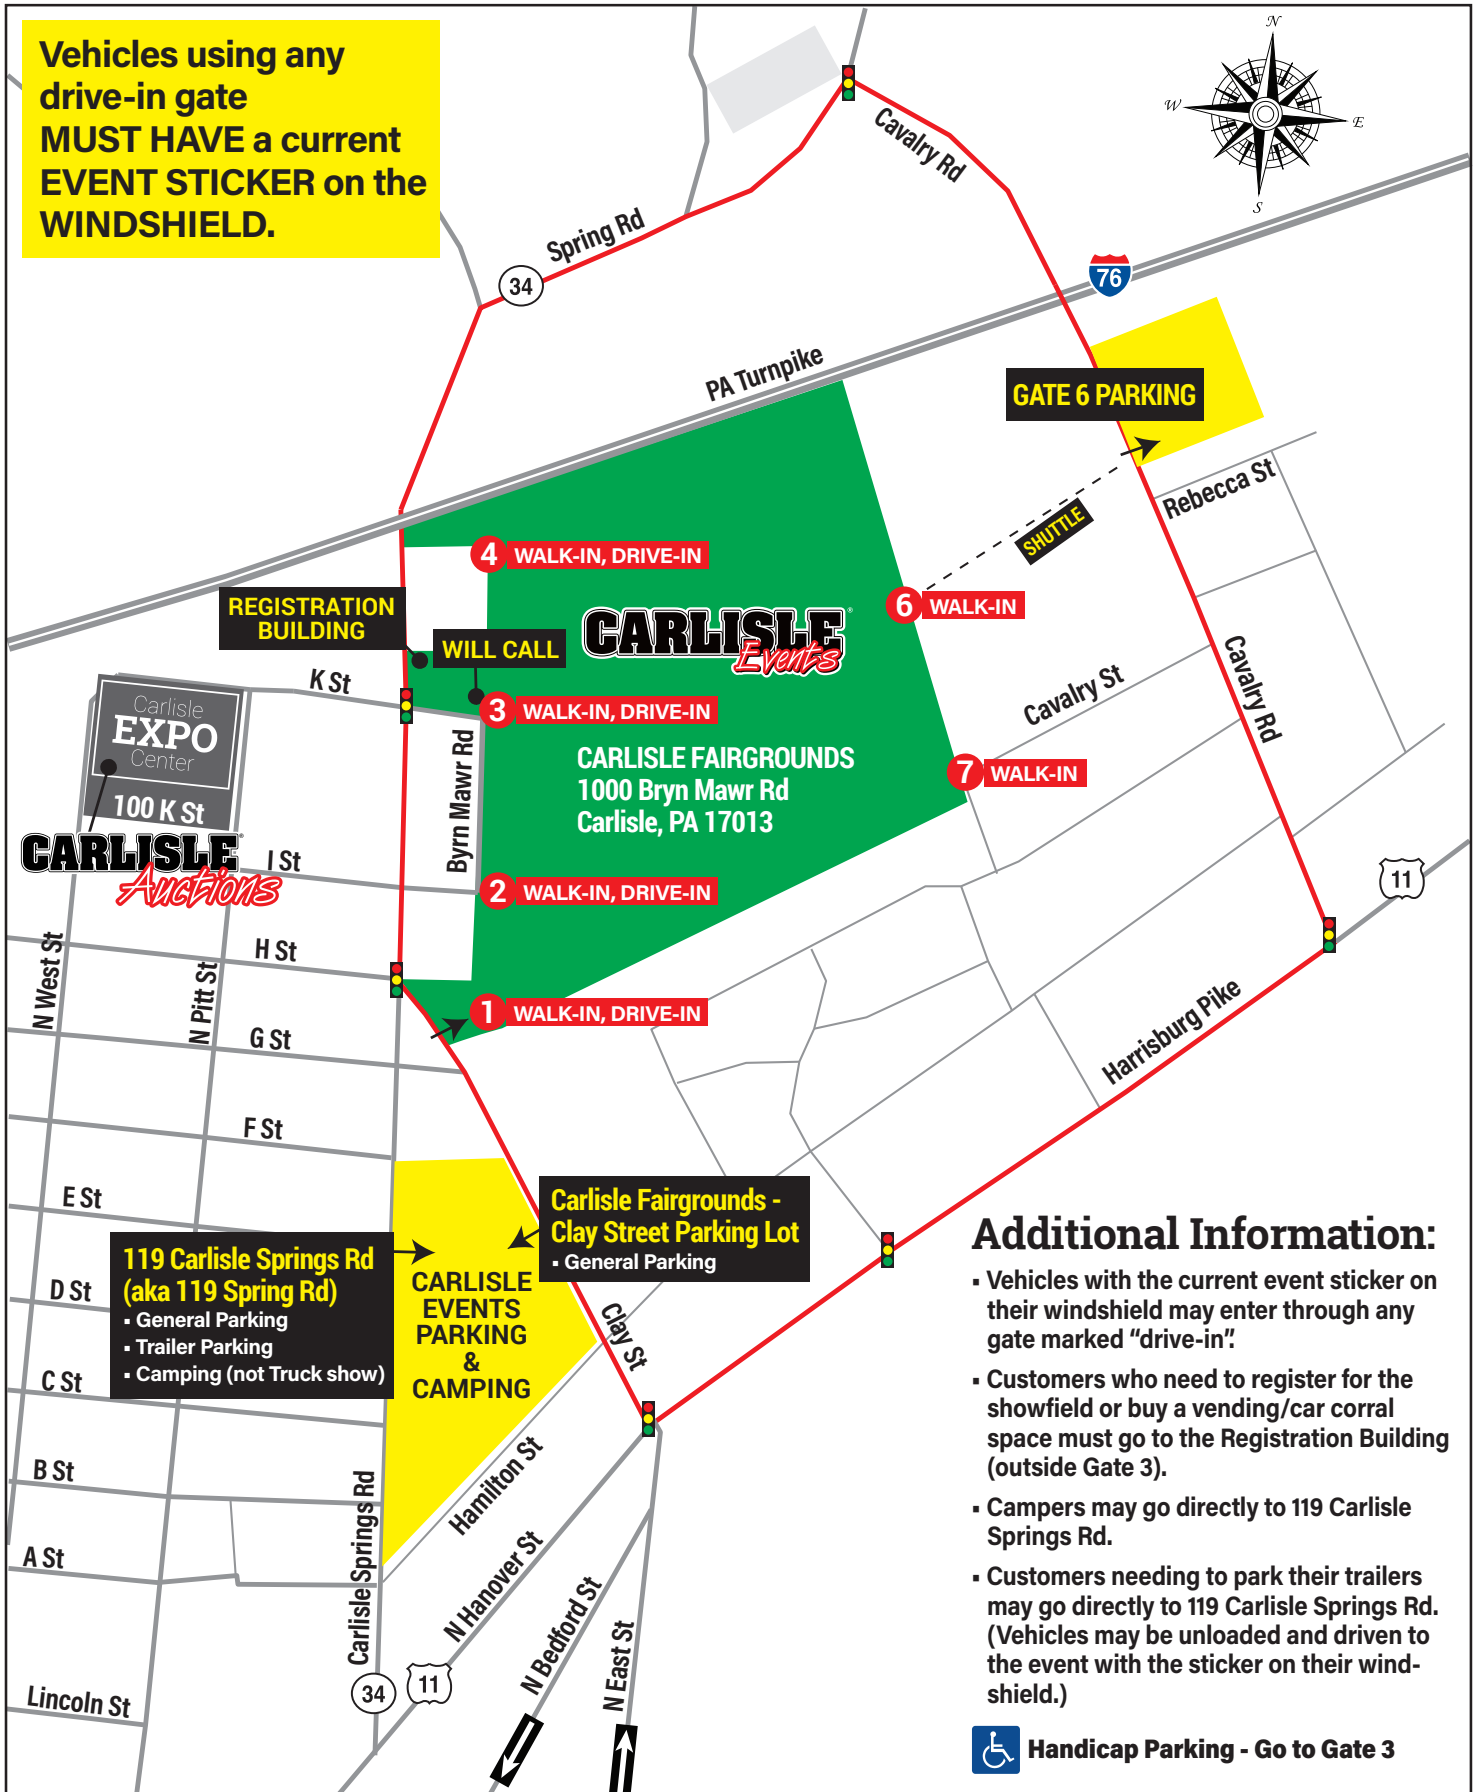

**GATE KEY**

- GATE 1 Walk-in, Drive-in
- GATE 2 Walk-in, Drive-in
- GATE 3 Walk-in, Drive-in, open 24 hrs.
- GATE 4 Parking Pass required, staff at Gate 3 will direct
- GATE 6 Walk-in
- GATE 7 Walk-in

# Parking & Camping Map: SPRING, FORD, CHRYSLER, TRUCK, CORVETTE, FALL

# Parking & Camping Map: IMPORT & GM

All parking and camping is on-grounds for these two events.

## Additional Information:

- General Parking - use Gate 1.
- Trailer Parking - use Gate 3.
- Camping - use Gate 3.
- Vendors/Car Corral (with windshield sticker) - use Gate 1 or 3.
- Showfield (with windshield sticker) - use Gate 1 or 3.
- Customers who need to register for the showfield or buy a vending/car corral space must go to the Registration Building (outside Gate 3).