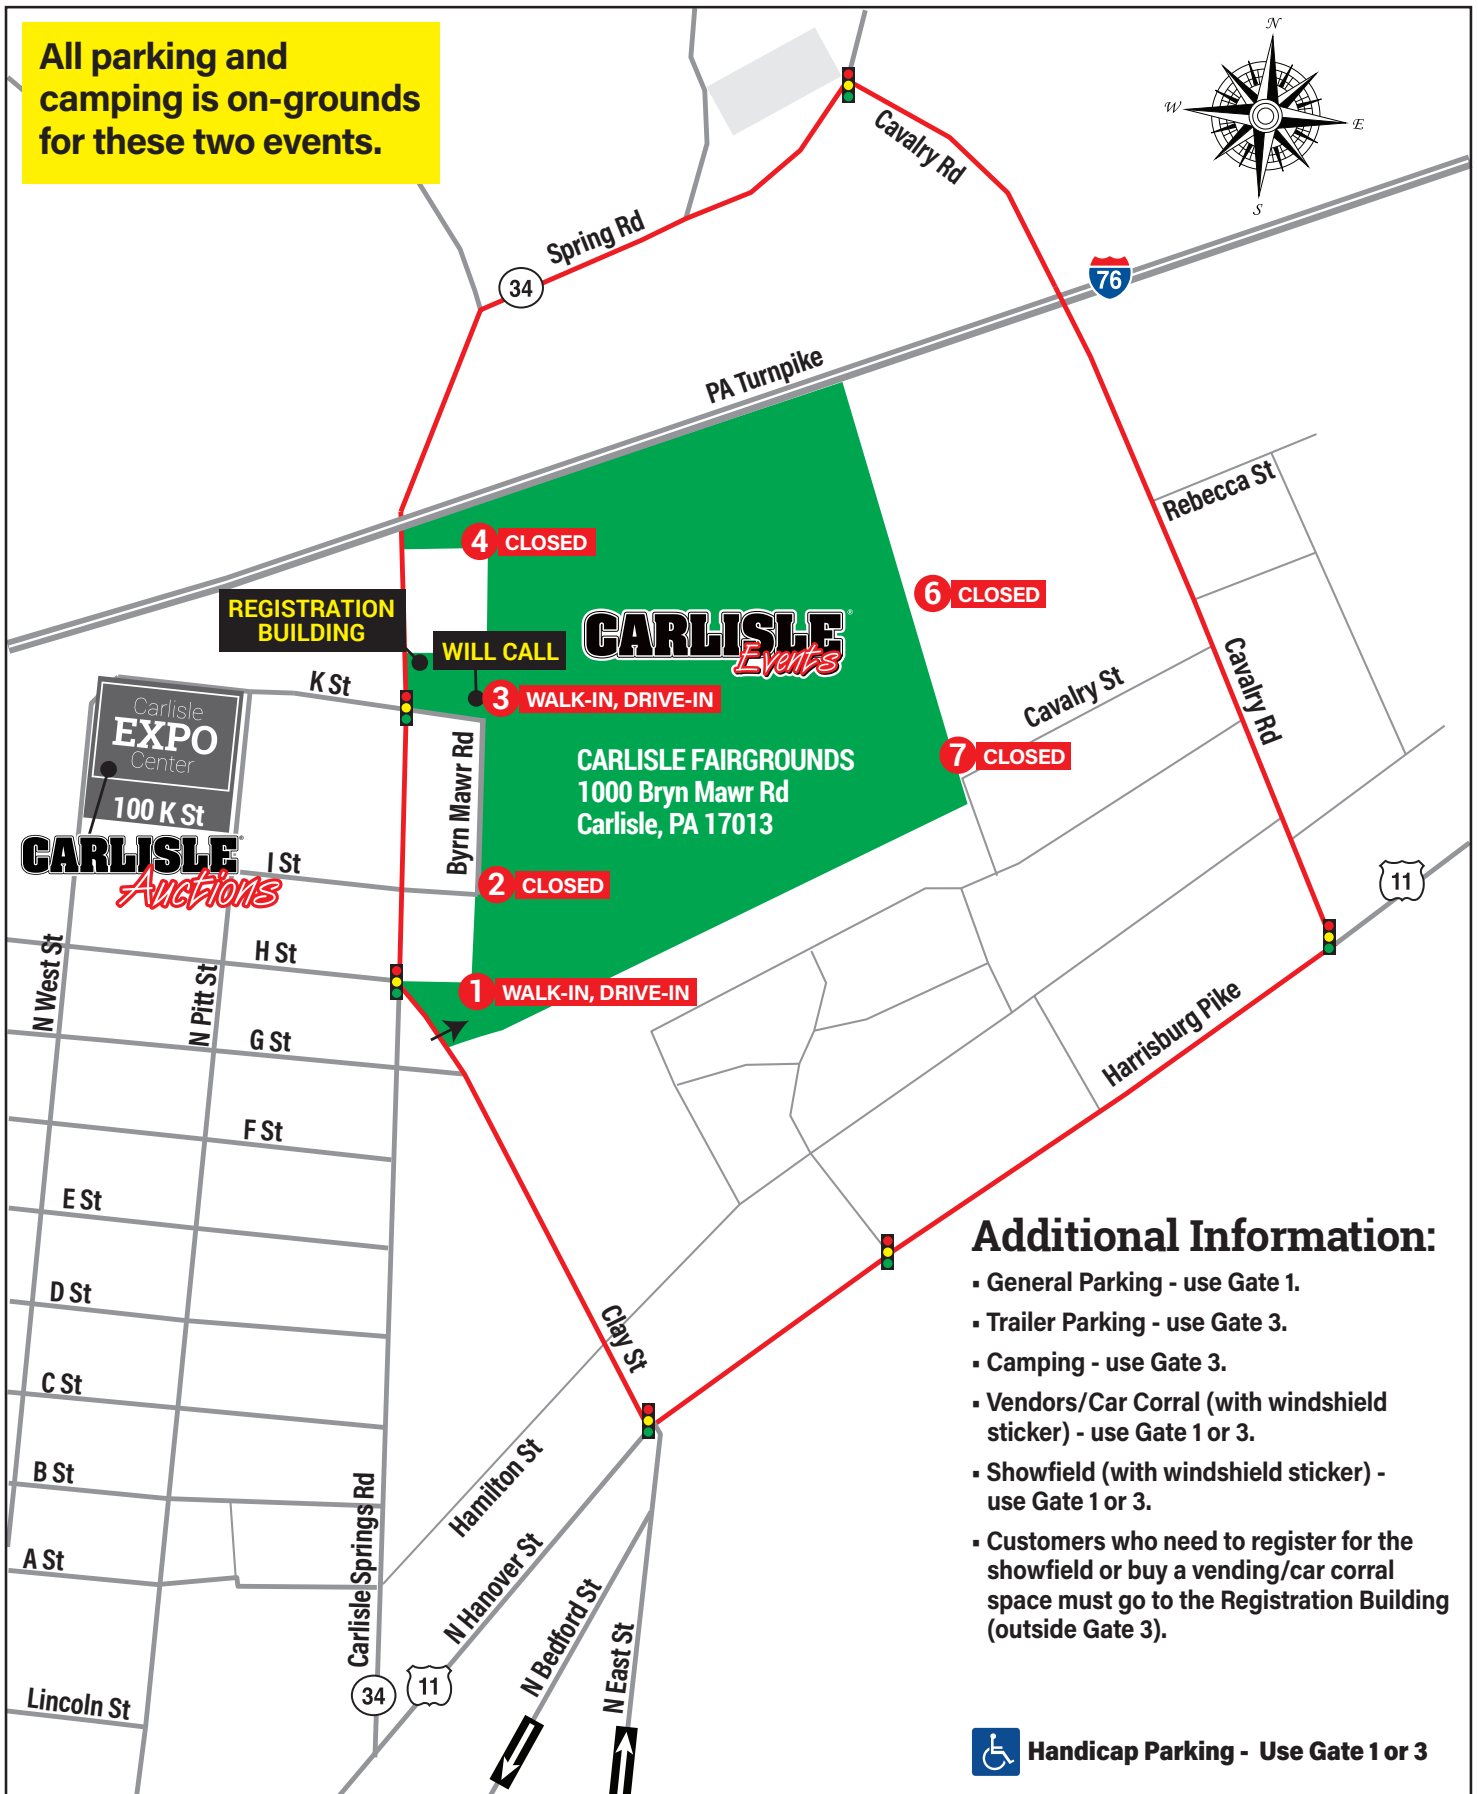

**GATE KEY**

- GATE 1 Walk-in, Drive-in
- GATE 2 Walk-in, Drive-in
- GATE 3 Walk-in, Drive-in, open 24 hrs.
- GATE 4 Parking Pass required, staff at Gate 3 will direct
- GATE 6 Walk-in
- GATE 7 Walk-in

# Parking & Camping Map: SPRING, FORD, CHRYSLER, TRUCK, CORVETTE, FALL

# Parking & Camping Map: IMPORT & GM

All parking and camping is on-grounds for these two events.

## Additional Information:

- General Parking - use Gate 1.
- Trailer Parking - use Gate 3.
- Camping - use Gate 3.
- Vendors/Car Corral (with windshield sticker) - use Gate 1 or 3.
- Showfield (with windshield sticker) - use Gate 1 or 3.
- Customers who need to register for the showfield or buy a vending/car corral space must go to the Registration Building (outside Gate 3).