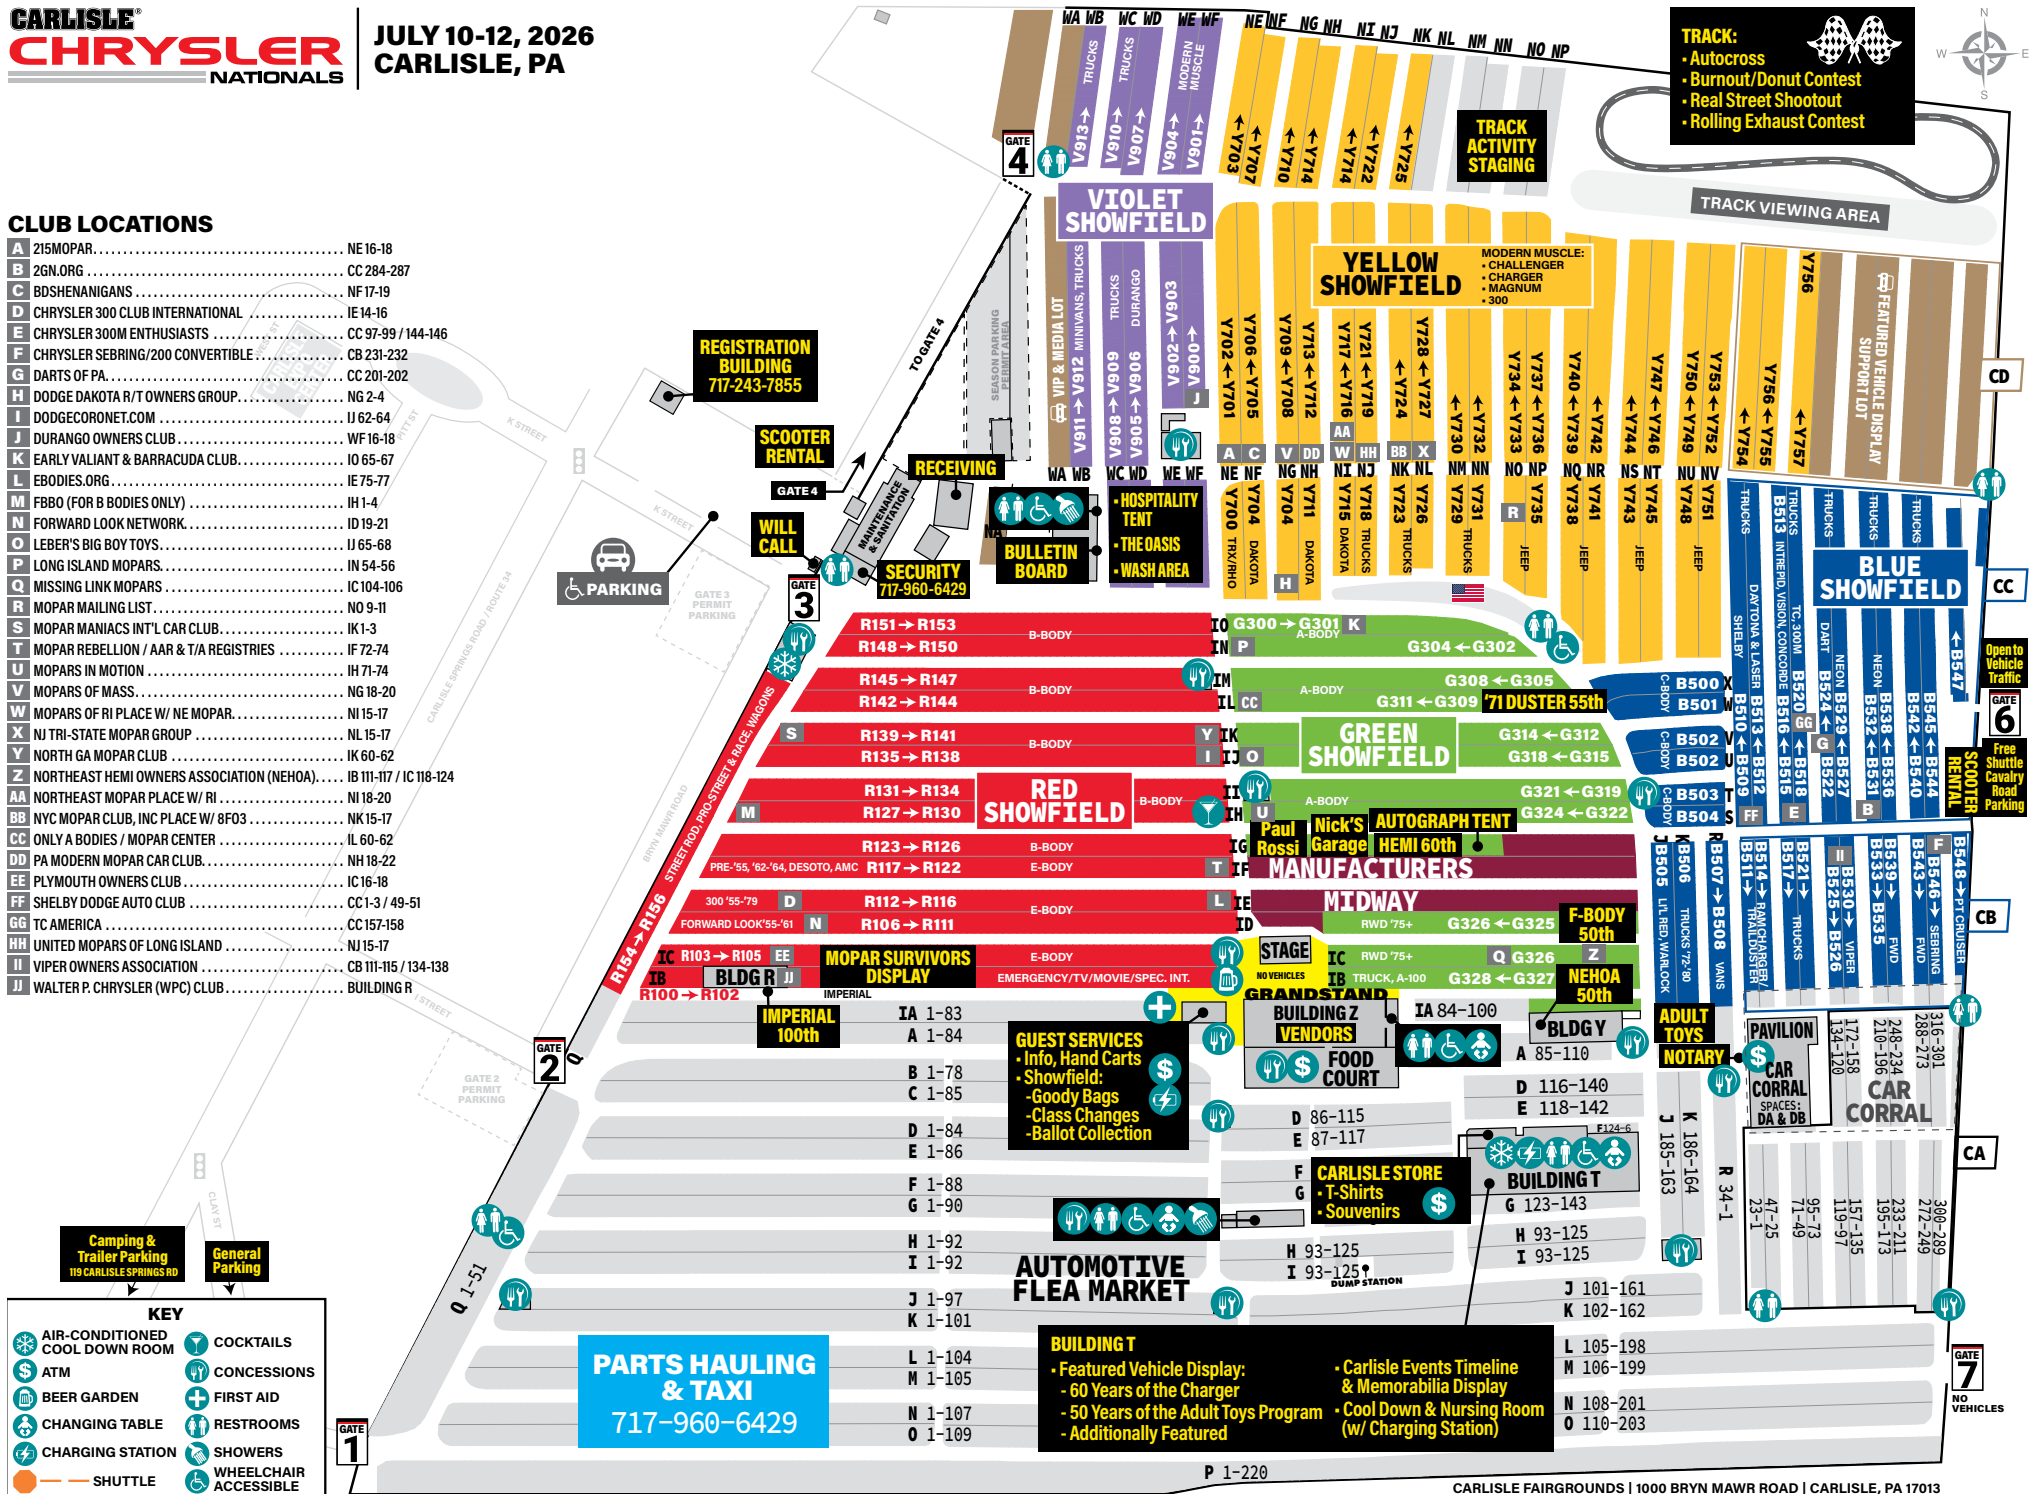

KEY

- AIR-CONDITIONED
- COOL DOWN ROOM
- ATM
- BEER GARDEN
- CHANGING TABLE
- CHARGING STATION
- SHUTTLE
- COCKTAILS
- CONCESSIONS
- FIRST AID
- RESTROOMS
- SHOWERS
- WHEELCHAIR ACCESSIBLE

PARTS HAULING & TAXI
717-960-6429

BUILDING T

- Featured Vehicle Display:
- 60 Years of the Charger
- 50 Years of the Adult Toys Program
- Additionally Featured
- Carlisle Events Timeline & Memorabilia Display
- Cool Down & Nursing Room (w/ Charging Station)