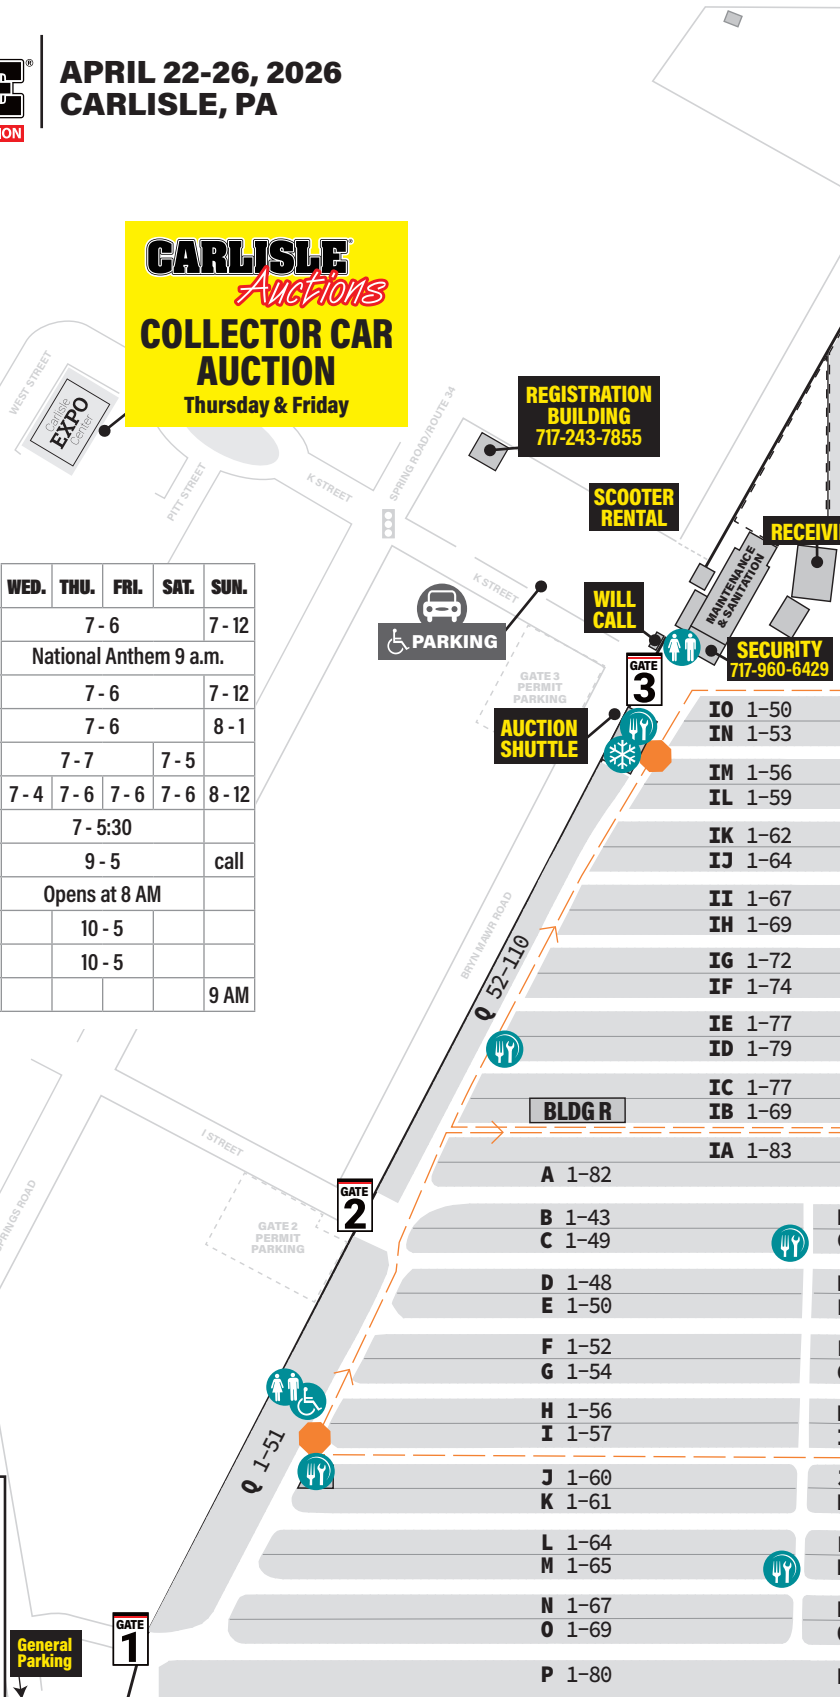

BENCH PLAQUES

Leave your legacy at Carlisle Events on an aluminum bench plaque. You can use it to pay tribute to a loved one, recognize your club or give it as a gift. For more information contact Tami at 717-243-7855 x189, or tamid@carlisleevents.com.

Camping & Trailer Parking
119 CARLISLE SPRINGS RD

General Parking

KEY

	AIR-CONDITIONED COOL DOWN ROOM		COCKTAILS
	ATM		CONCESSIONS
	BEER GARDEN		FIRST AID
	CHANGING TABLE		RESTROOMS
	CHARGING STATION		SHOWERS
	SHUTTLE		WHEELCHAIR ACCESSIBLE