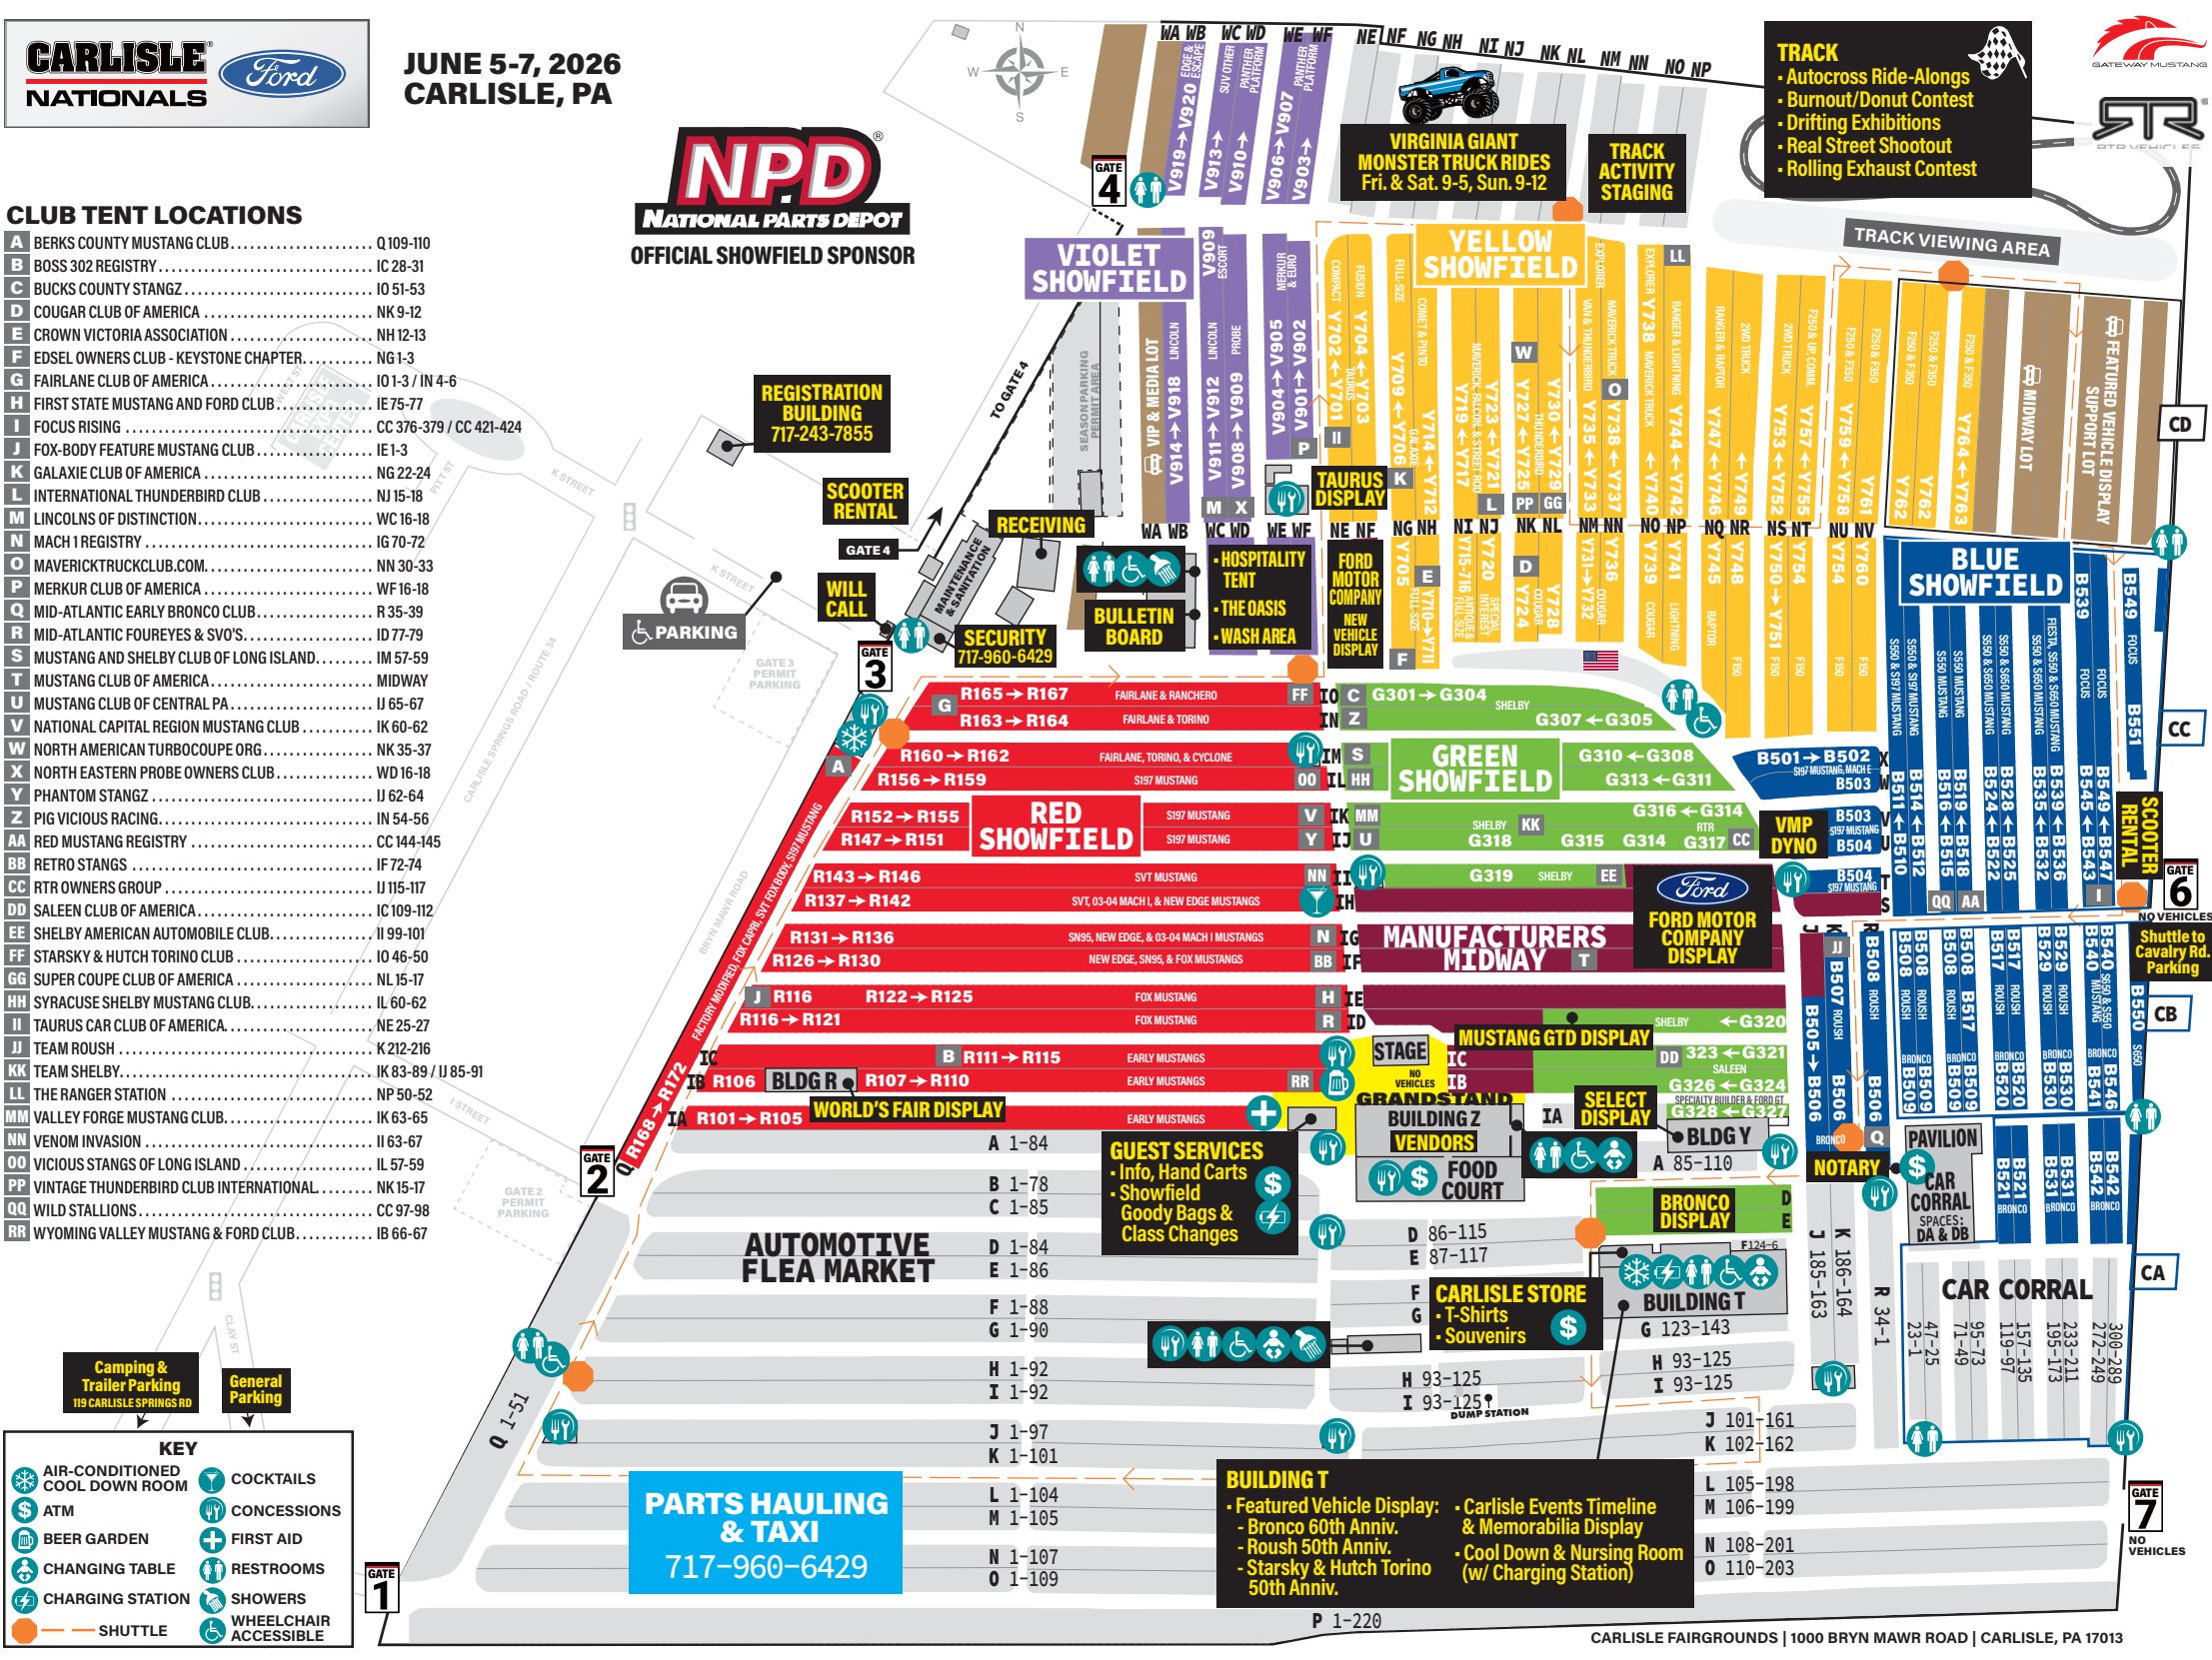

KEY

- AIR-CONDITIONED COOL DOWN ROOM
- ATM
- BEER GARDEN
- CHANGING TABLE
- CHARGING STATION
- SHUTTLE
- COCKTAILS
- CONCESSIONS
- FIRST AID
- RESTROOMS
- SHOWERS
- WHEELCHAIR ACCESSIBLE

PARTS HAULING & TAXI
717-960-6429

BUILDING T

- Featured Vehicle Display:
  - Bronco 60th Anniv.
  - Roush 50th Anniv.
  - Starsky & Hutch Torino 50th Anniv.
- Carlisle Events Timeline & Memorabilia Display
- Cool Down & Nursing Room (w/ Charging Station)

TRACK

- Autocross Ride-Alongs
- Burnout/Donut Contest
- Drifting Exhibitions
- Real Street Shootout
- Rolling Exhaust Contest