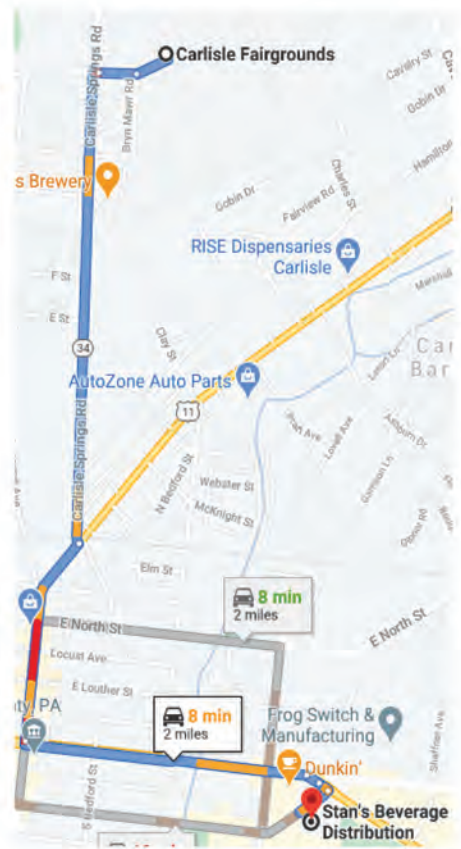

At Morton, the difference is in the details. From our cutting-edge innovations and best-in-class warranty to our craftsmen in the field, we are dedicated to surpassing expectations. Our legacy of excellence in construction is a true classic, spanning more than a century. When you choose Morton, you'll experience the Morton advantage at every step of the building process – starting before the walls even go up.

Morton Buildings is 100% employee-owned. When you build with Morton, the design, manufacturing, delivery and construction is handled by Morton experts in your area. We ensure your building is optimized and designed right to best protect your assets and provide an efficient space for years to come. For more information or to locate your Morton construction center, please visit www.mortonbuildings.com.

ASSOCIATE SPONSORS

800-888-6473
cjponyparts.com

Batteries Plus+
800-677-8278
batteriesplus.com

800-227-4373
hemmingsmotornews.com

RTR VEHICLES
704-459-4850
rtrvehicles.com

866-516-3215
cokertire.com

Ronald McDonald House
Central Valley
559-447-6770
rmhccv.org

800-872-1965
jjbest.com

COLD BEER • SODA • BEER CADDYS

STAN'S
BEVERAGE
DISTRIBUTOR

75 ASHLAND AVE. CARLISLE, PA 17013

**Domestic, Imported & Craft Beers,
Soda, Snacks and Ice**

Bring This Ad in For a Free Gift!

MON.-THUR. 8 AM-9:30 PM
FRI. & SAT. 8 AM-10 PM
SUN. 9 AM-9 PM

717-249-1010 • STANSBEVERAGEPA.COM