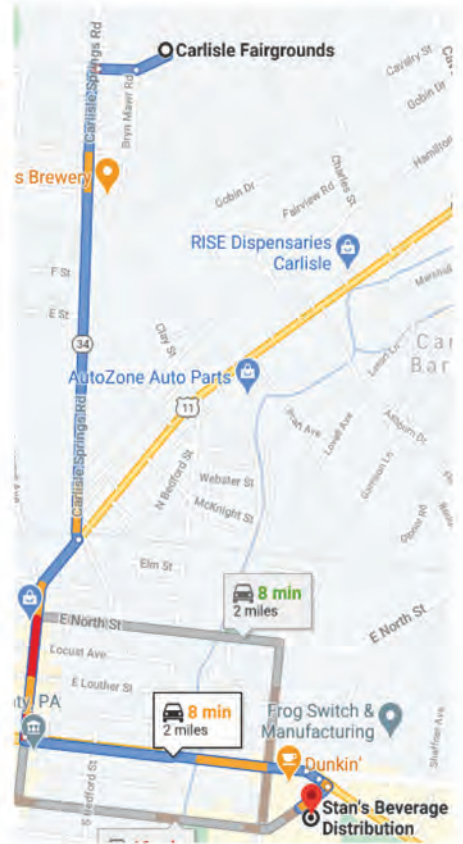

COLD BEER • SODA • BEER CADDYS

STAN'S

BEVERAGE DISTRIBUTOR

75 ASHLAND AVE. CARLISLE, PA 17013

**Domestic, Imported & Craft Beers,
Soda, Snacks and Ice**

Bring This Ad in For a Free Gift!

MON.-THUR. 8 AM-9:30 PM
FRI. & SAT. 8 AM-10 PM
SUN. 9 AM-9 PM

717-249-1010 • STANSBEVERAGEPA.COM

Restoration • Maintenance • Paint & Body

TREASURED MOTORCAR SERVICES

EST. 1980

We help maintain memories for your classic and collectible vehicle with services ranging from routine maintenance to full restoration.

917 E. Tolna Rd, New Freedom, PA 17349
www.TreasuredMotorcars.com
717-227-6787 • 410-833-2329

Follow us on Facebook and Instagram or visit our website for on-going projects and Open House & Car Show dates

**Enjoy your treasured motorcar
the way it was meant to be**

Rob's Rod Shop

Downingtown, Penna

Performance Parts & Service

**10% off all TTI orders
placed with us at
Carlisle All Chrysler Nationals
July 11-14, 2024
Spaces i68-70**

tti Performance Exhaust and Headers
Tubing Technology, Inc.
Covina, CA • www.tubehaust.com

www.RobsRodShop.com